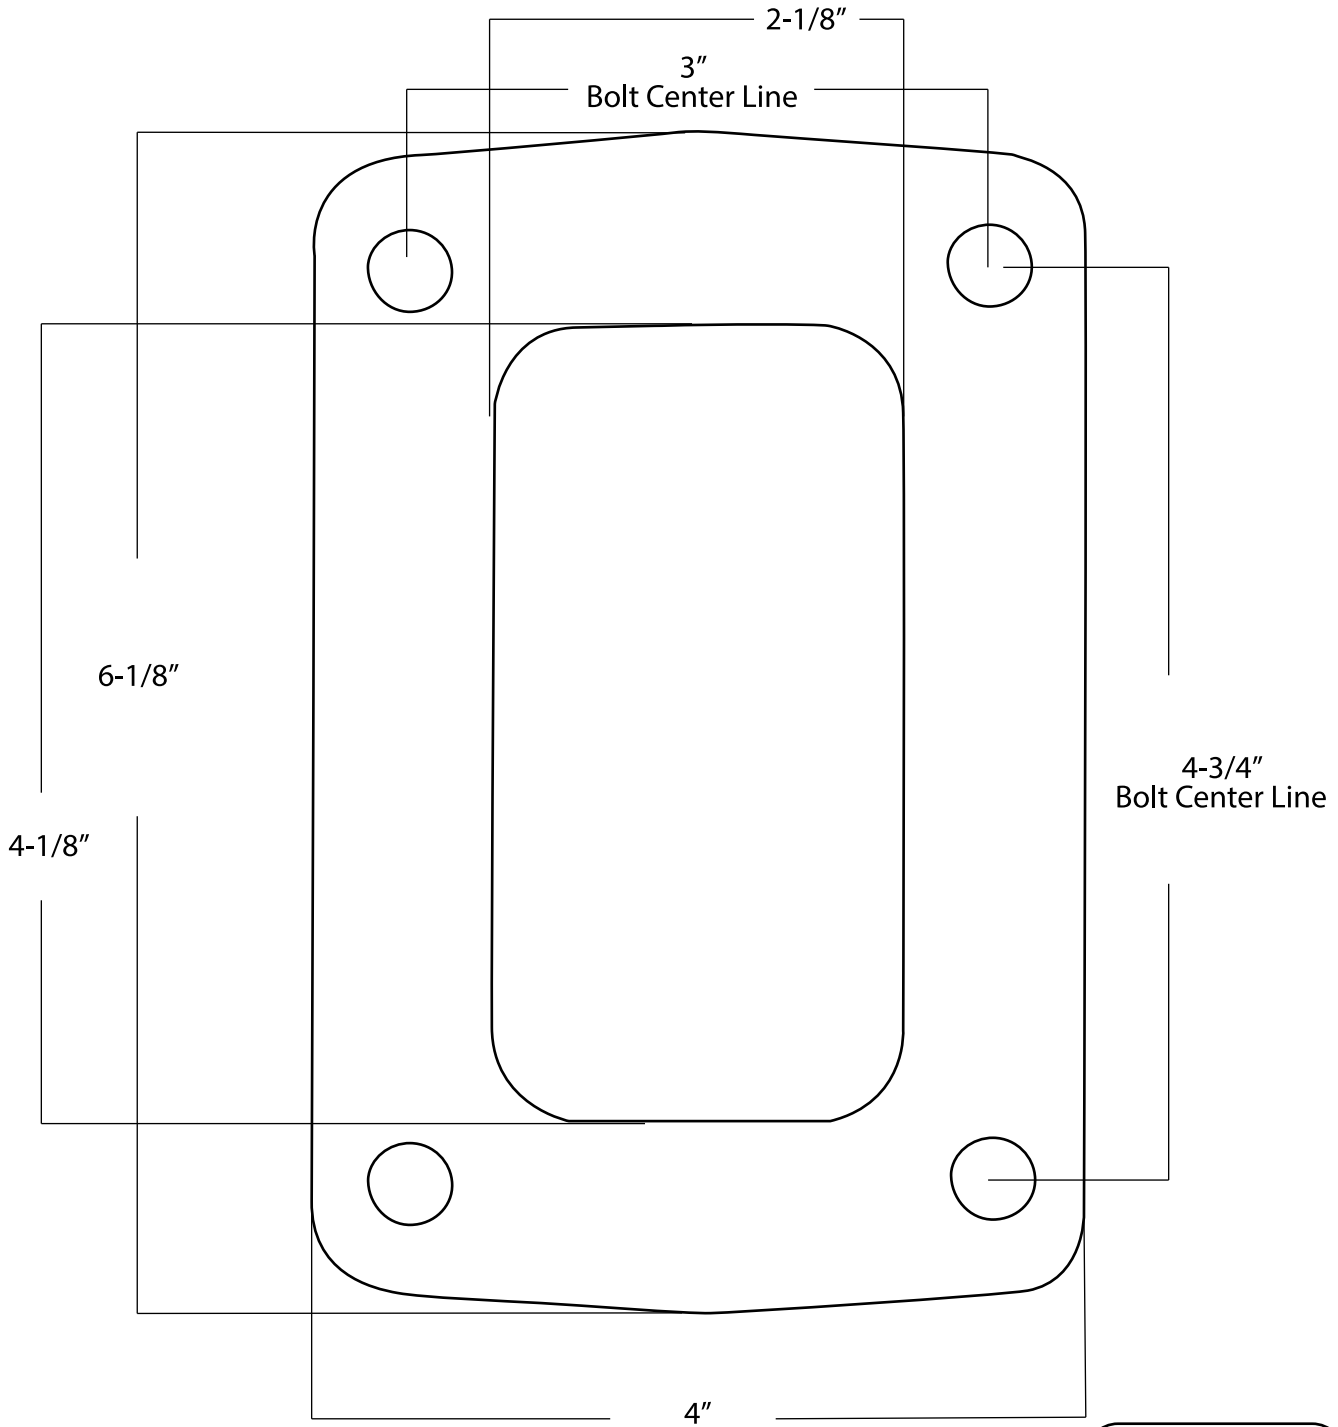

GSK-111 EMI Thunder Riser Gaskets
(No Water Passages)

ACTUAL SIZE

IF YOU HAVE PRINTED THESE INSTRUCTIONS,
USE THE DIMENSIONS LISTED TO VERIFY THAT
THEY HAVE PRINTED TO SCALE.

WHEN PRINTING
DO NOT SHRINK TO FIT