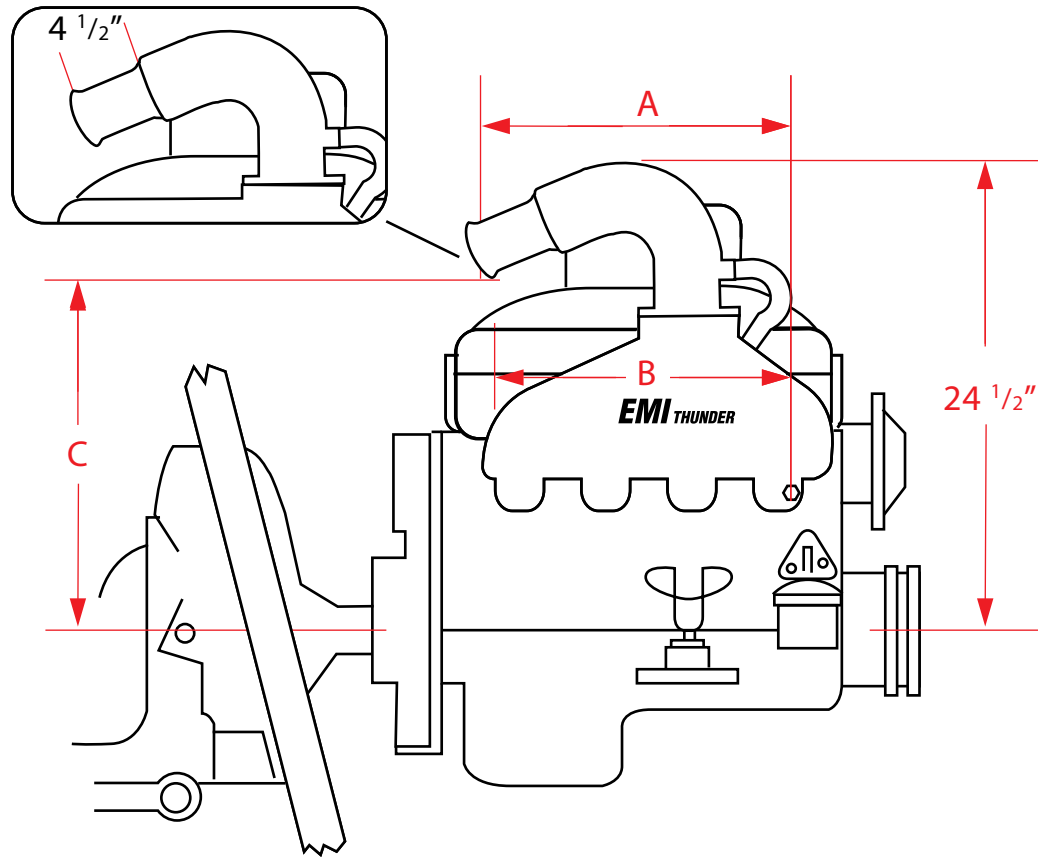

EMI-653 EMI THUNDER 496 CHEVY DIMENSIONS

STBD	PORT
A = 15"	A = 18 1/2"
B = 13 3/4"	B = 17 1/4"
C = 18 1/2"	C = 18 1/2"

NOTE: These dimensions may vary slightly and should only be used as a guide for determining fitment of EMI Thunder exhaust to your boat.