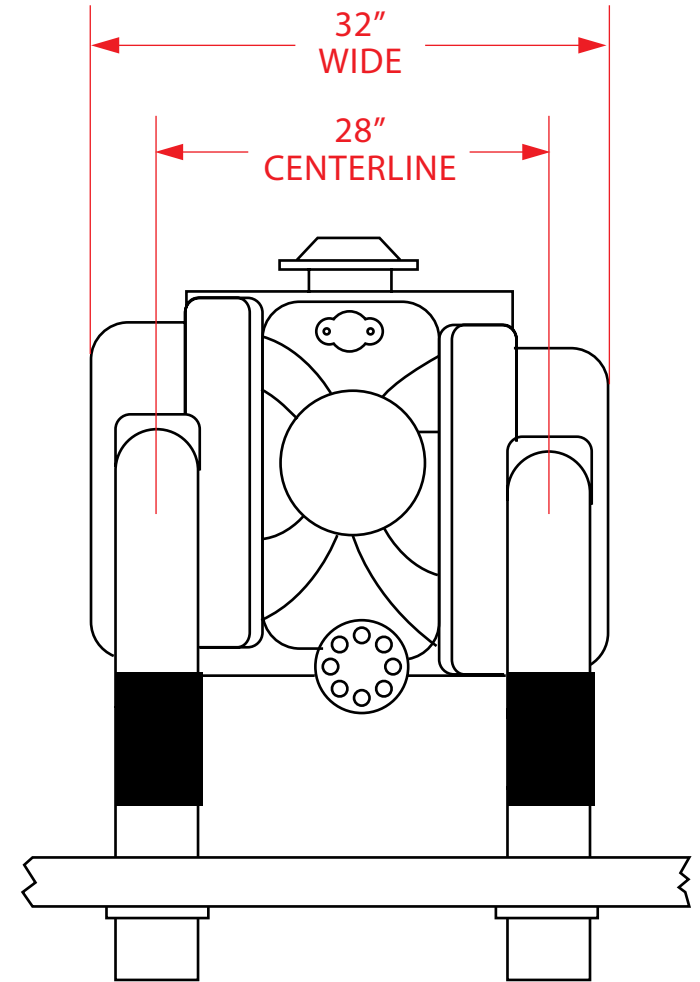

EMI-653 EMI THUNDER 496 CHEVY DIMENSIONS

STBD	PORT
A = 15"	A = 18 1/2"
B = 13 3/4"	B = 17 1/4"
C = 18 1/2"	C = 18 1/2"

NOTE: These dimensions may vary slightly and should only be used as a guide for determining fitment of EMI Thunder exhaust to your boat.