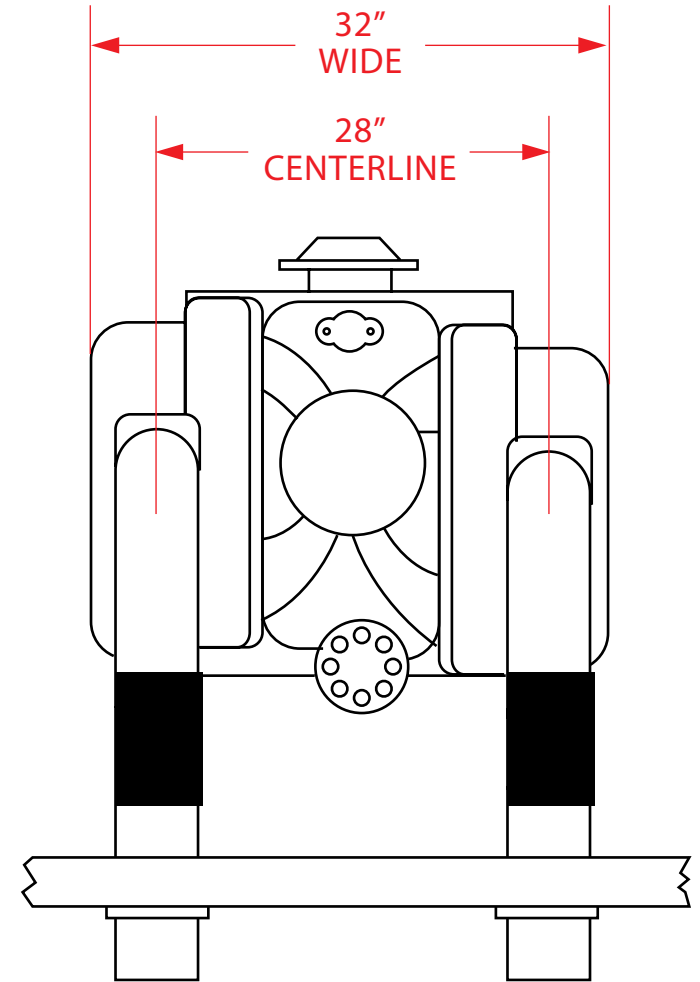

EMI-652 EMI THUNDER 496 CHEVY DIMENSIONS

STBD	PORT
A = 24 1/2"	A = 28 1/4"
B = 23 1/4"	B = 27"
C = 16 1/2"	C = 16 1/2"

NOTE: These dimensions may vary slightly and should only be used as a guide for determining fitment of EMI Thunder exhaust to your boat.