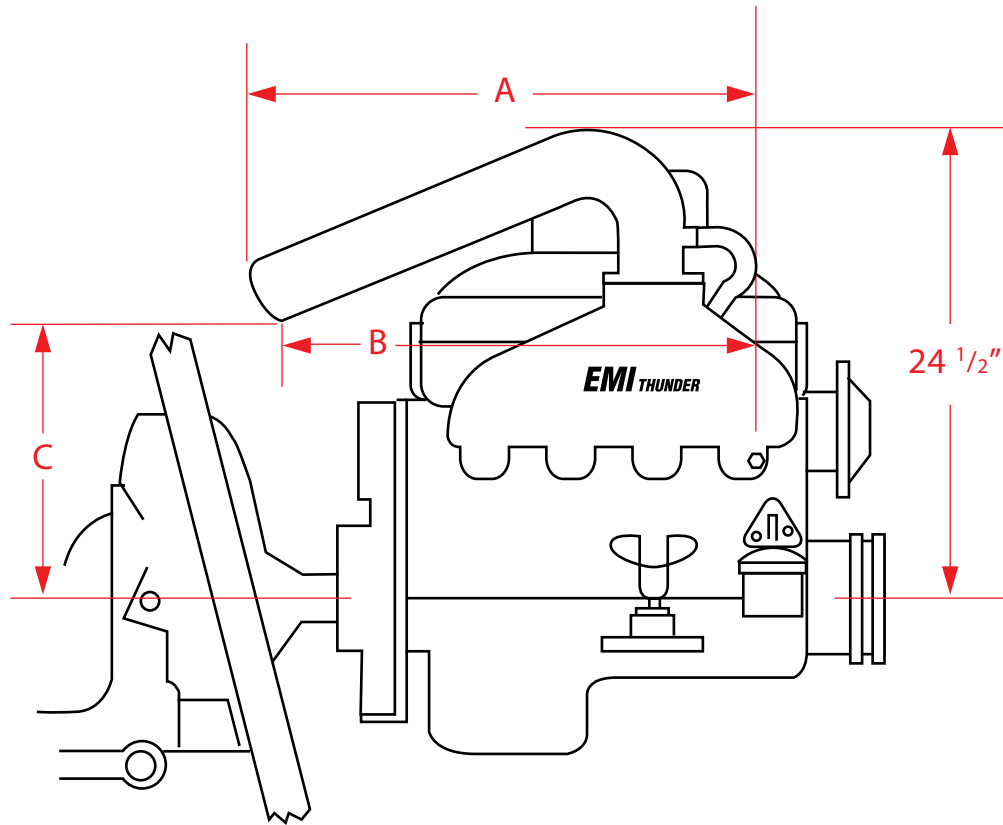

EMI-652 EMI THUNDER 496 CHEVY DIMENSIONS

STBD	PORT
A = 24 1/2"	A = 28 1/4"
B = 23 1/4"	B = 27"
C = 16 1/2"	C = 16 1/2"

NOTE: These dimensions may vary slightly and should only be used as a guide for determining fitment of EMI Thunder exhaust to your boat.