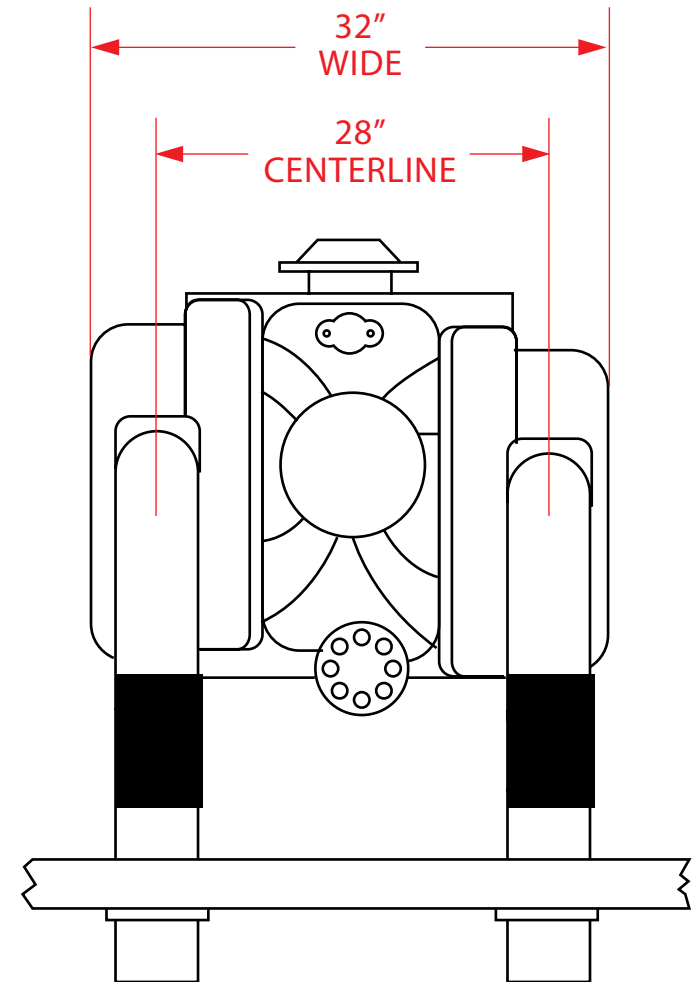

EMI-613 EMI THUNDER 496 CHEVY DIMENSIONS

NOTE: These dimensions may vary slightly and should only be used as a guide for determining fitment of EMI Thunder exhaust to your boat.