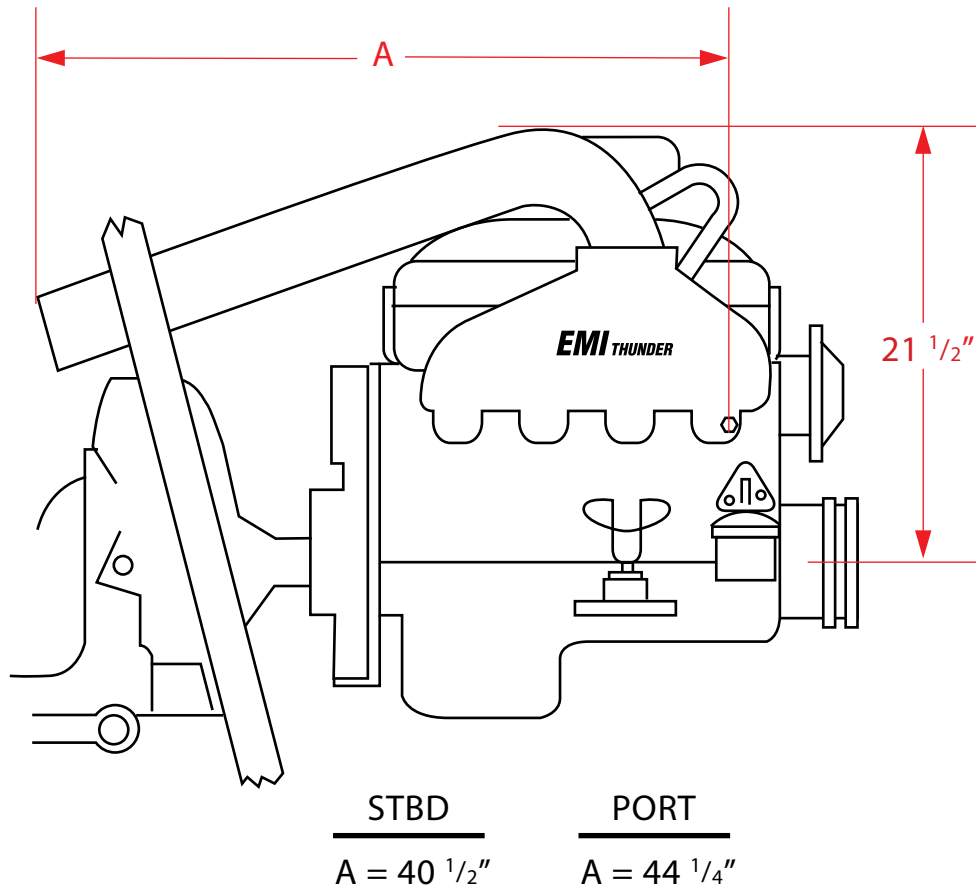

EMI-613 EMI THUNDER 496 CHEVY DIMENSIONS

NOTE: These dimensions may vary slightly and should only be used as a guide for determining fitment of EMI Thunder exhaust to your boat.