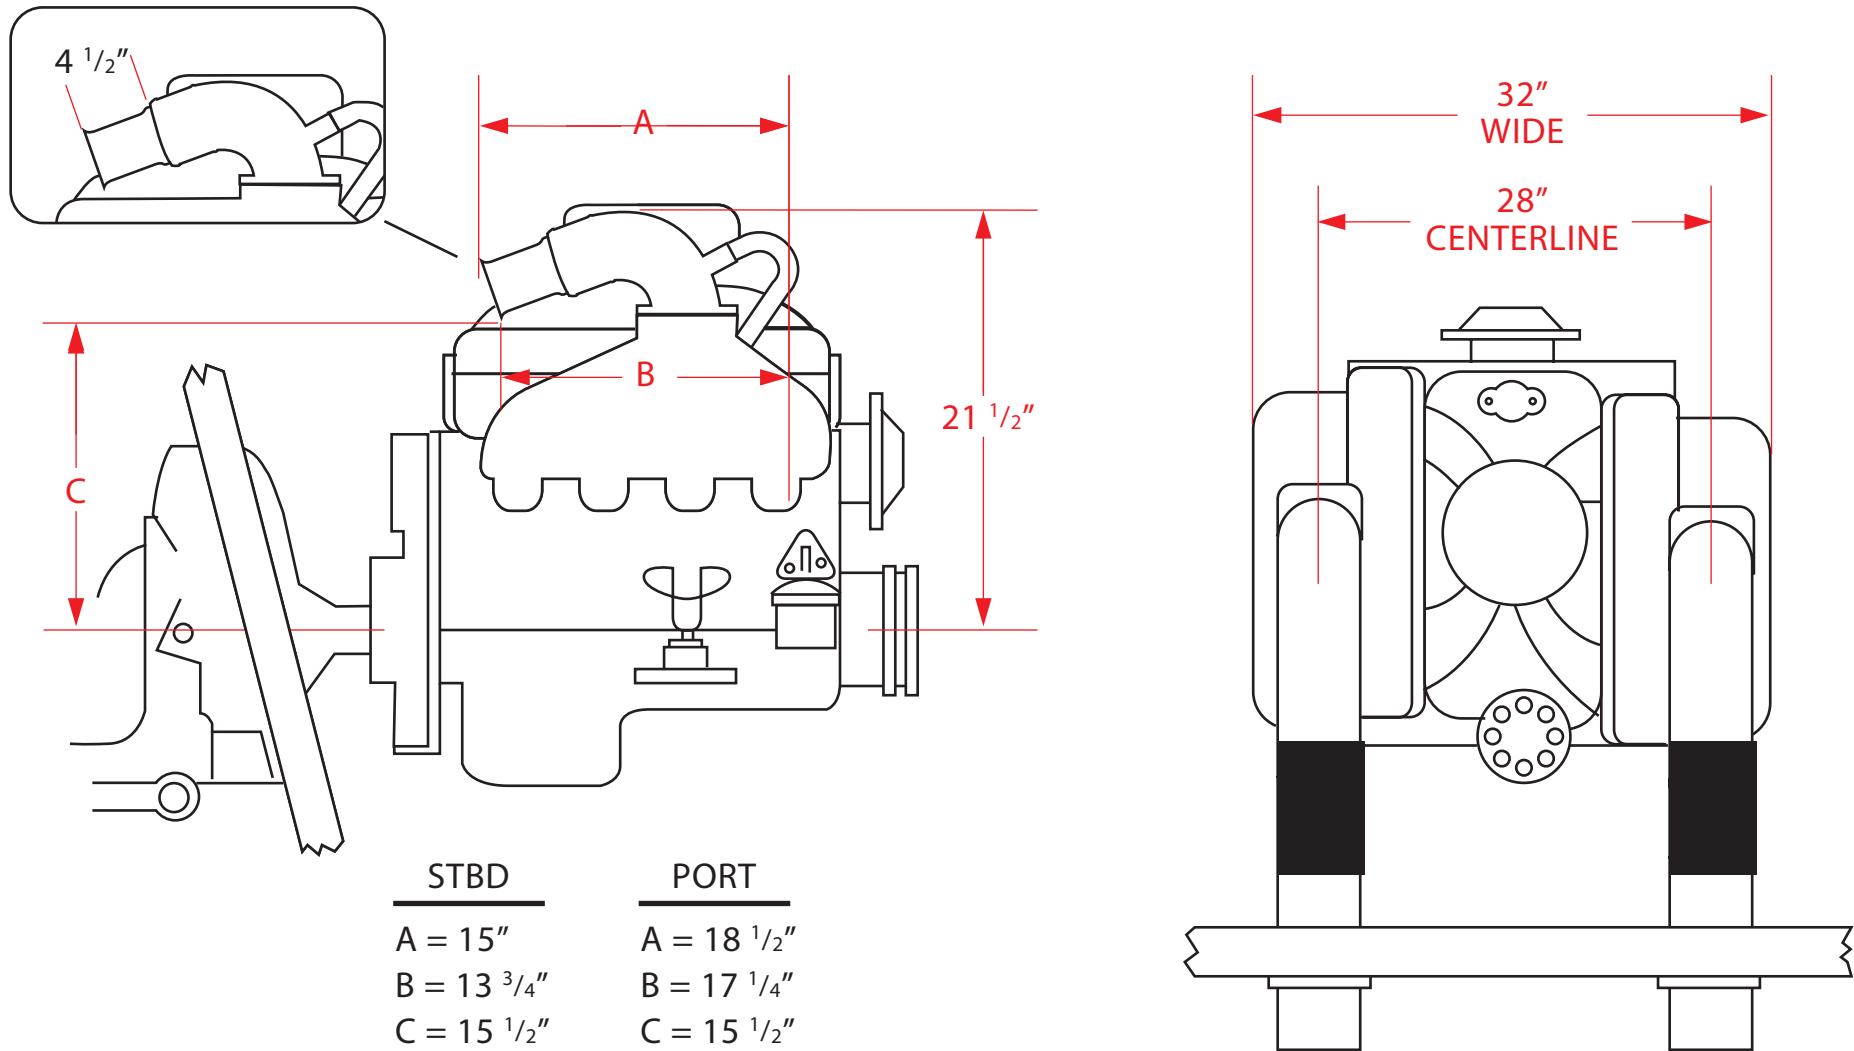

# EMI-612 EMI THUNDER 496 CHEVY DIMENSIONS

NOTE: These dimensions may vary slightly and should only be used as a guide for determining fitment of EMI Thunder exhaust to your boat.