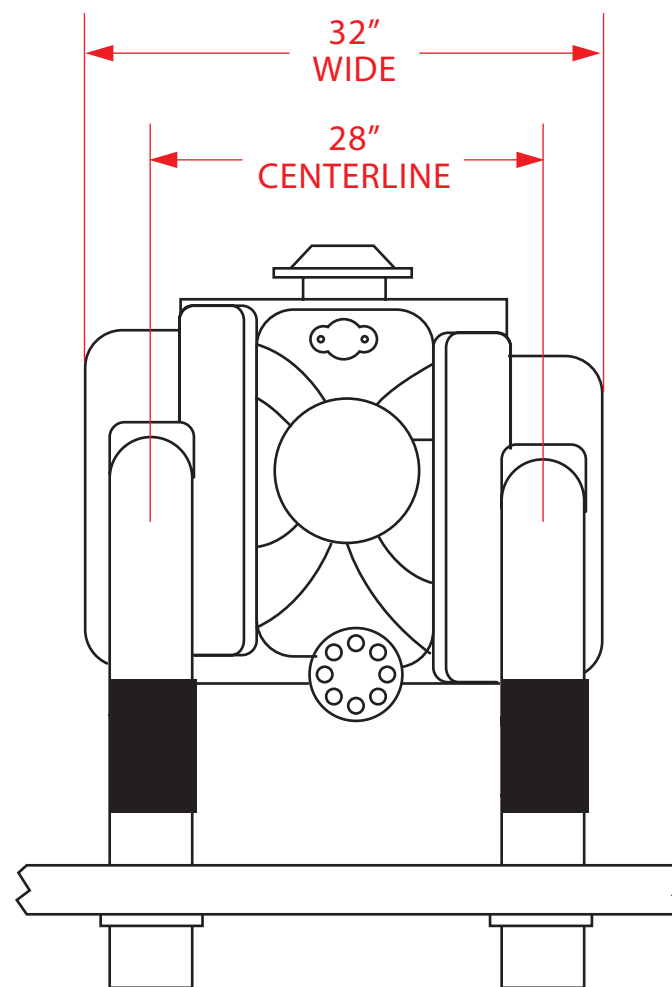

EMI-611 EMI THUNDER 496 CHEVY DIMENSIONS

<u>STBD</u>	<u>PORT</u>
A = 24 1/2"	A = 28 1/4"
B = 23 1/4"	B = 27"
C = 13 1/2"	C = 13 1/2"

NOTE: These dimensions may vary slightly and should only be used as a guide for determining fitment of EMI Thunder exhaust to your boat.