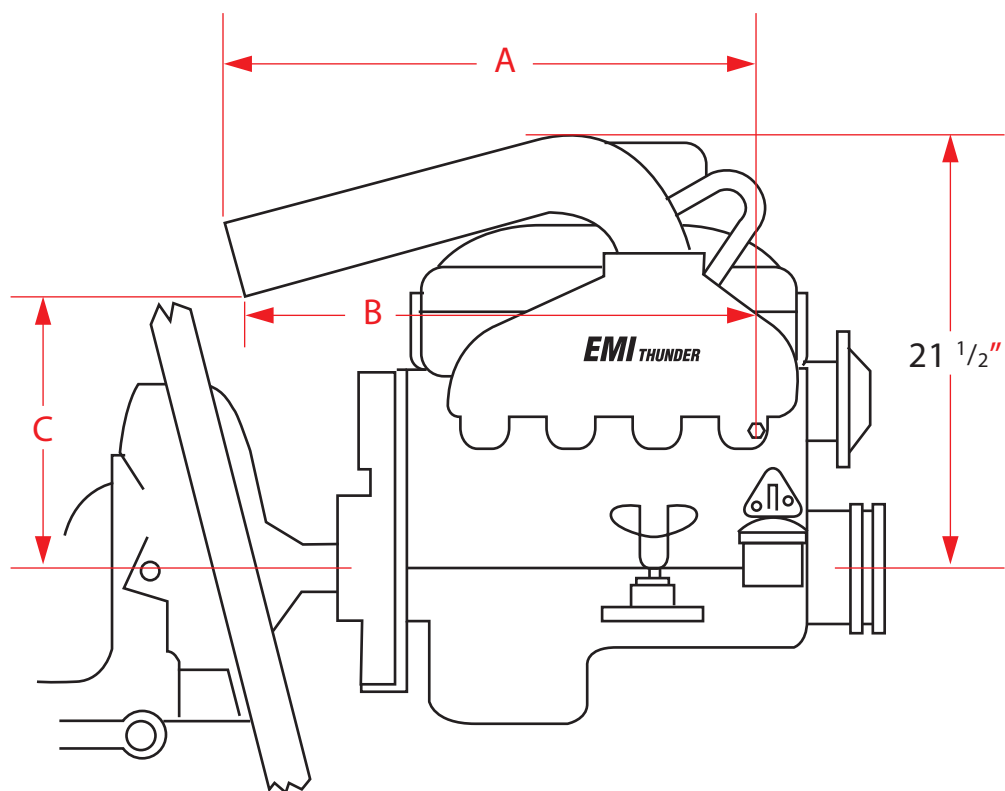

EMI-611 EMI THUNDER 496 CHEVY DIMENSIONS

<u>STBD</u>	<u>PORT</u>
A = 24 1/2"	A = 28 1/4"
B = 23 1/4"	B = 27"
C = 13 1/2"	C = 13 1/2"

NOTE: These dimensions may vary slightly and should only be used as a guide for determining fitment of EMI Thunder exhaust to your boat.