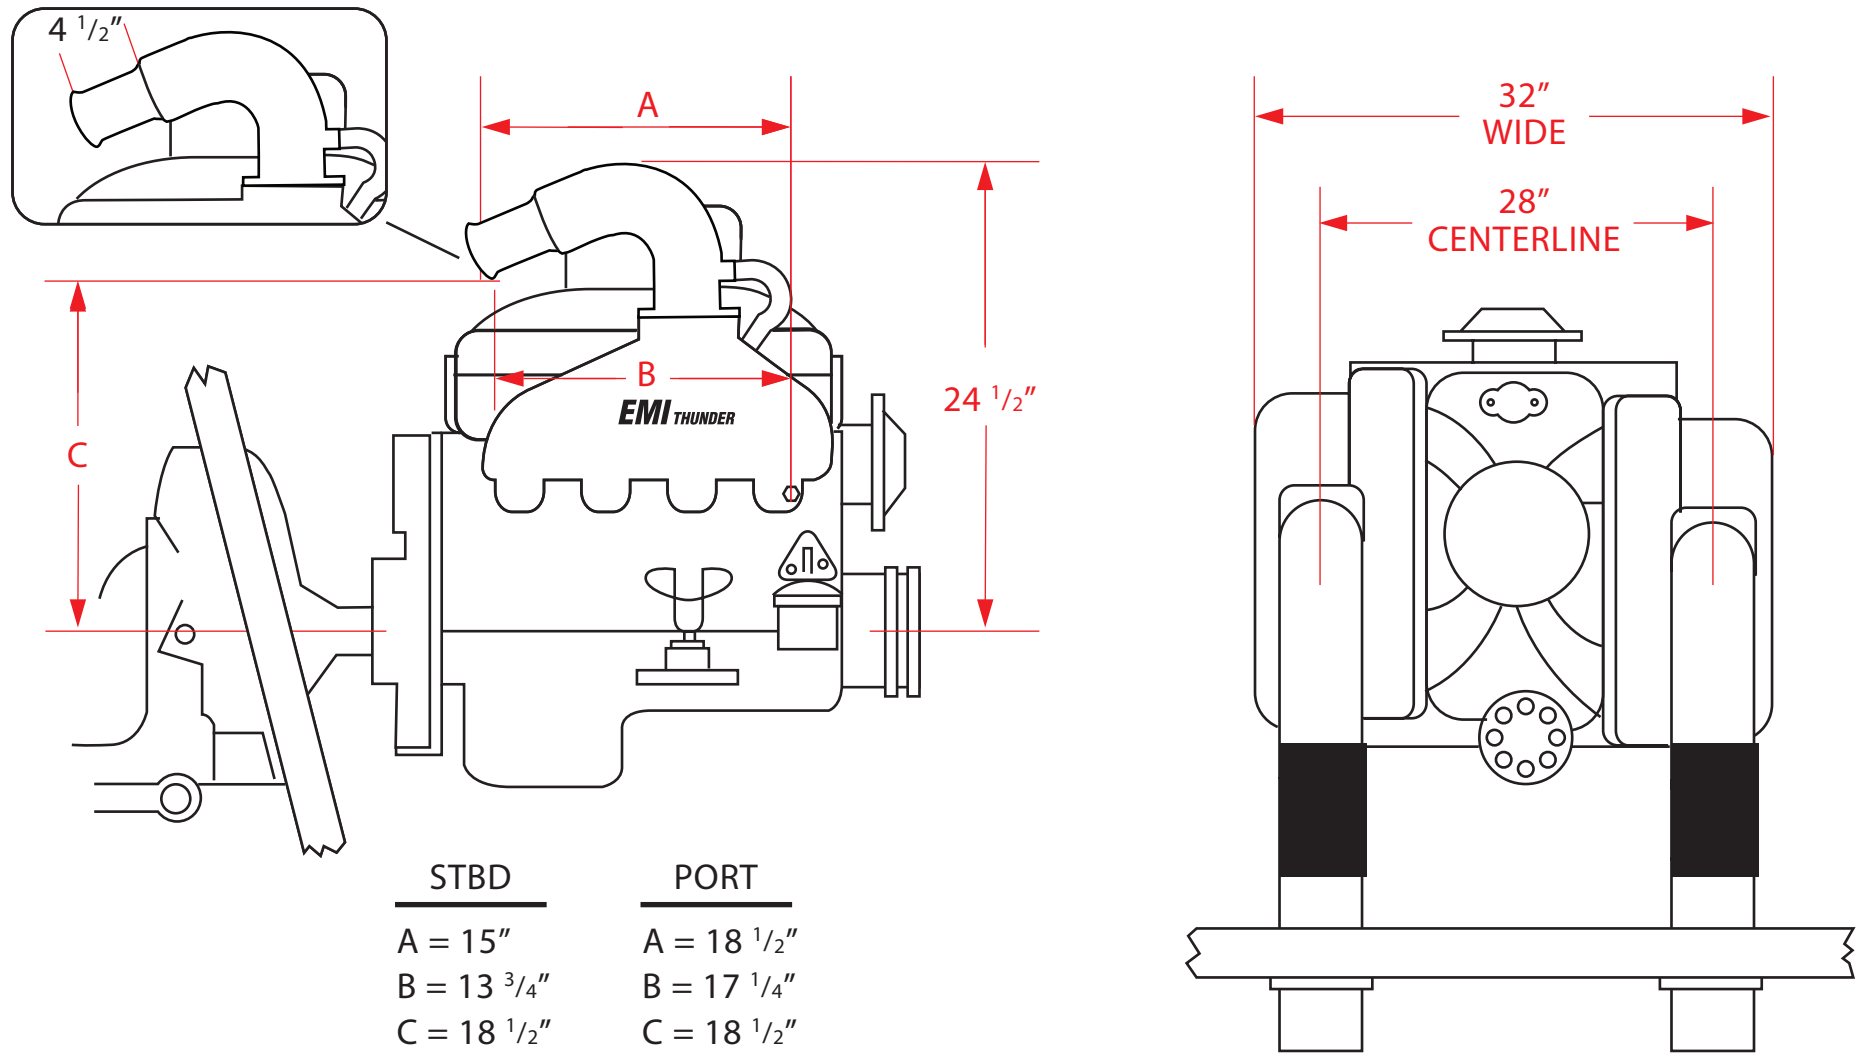

EMI-553 EMI THUNDER BIG BLOCK CHEVY DIMENSIONS

NOTE: These dimensions may vary slightly and should only be used as a guide for determining fitment of EMI Thunder exhaust to your boat.