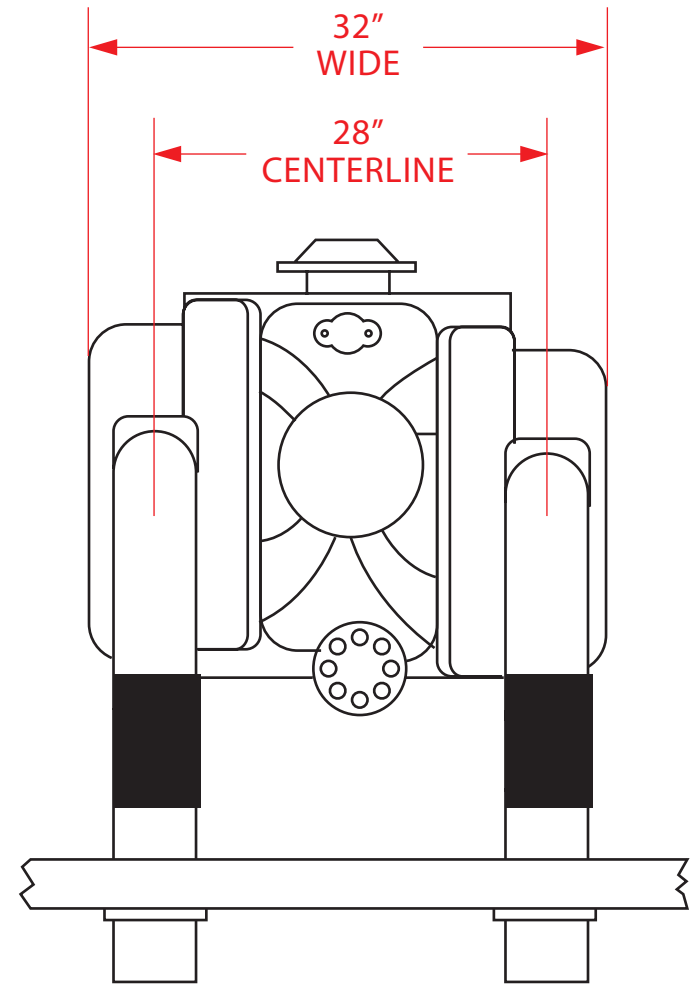

# EMI-552 EMI THUNDER BIG BLOCK CHEVY DIMENSIONS

STBD	PORT
A = 24 1/2"	A = 28 1/4"
B = 23 1/4"	B = 27"
C = 16 1/2"	C = 16 1/2"

NOTE: These dimensions may vary slightly and should only be used as a guide for determining fitment of EMI Thunder exhaust to your boat.