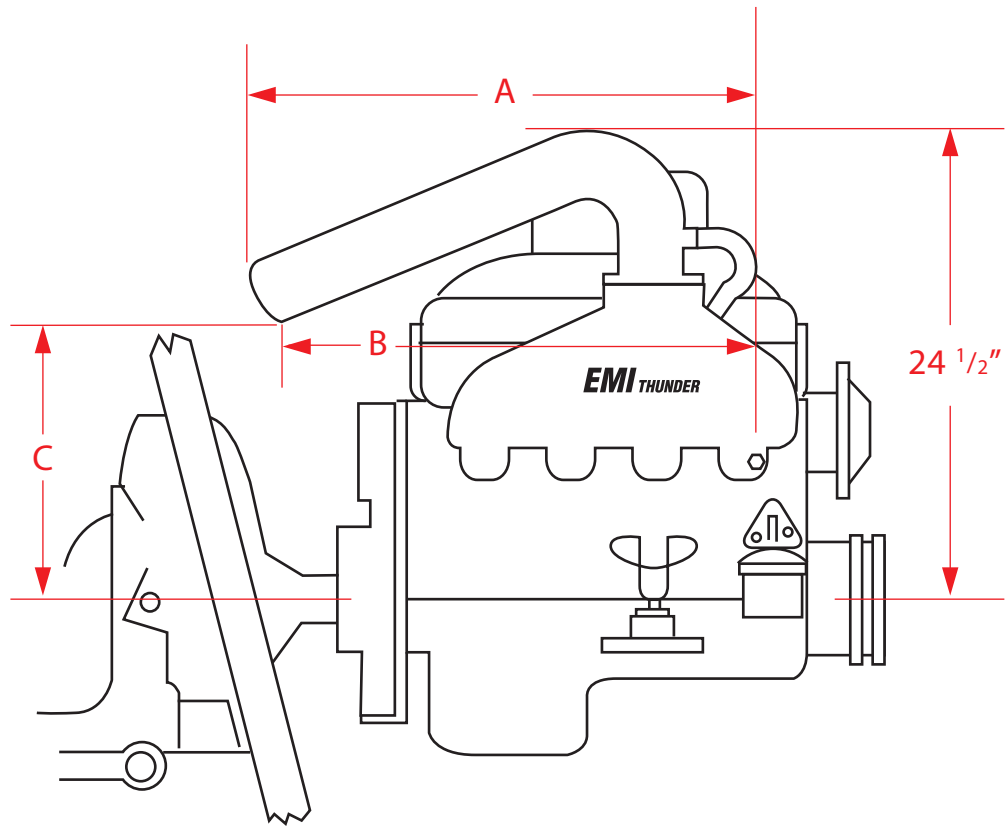

# EMI-552 EMI THUNDER BIG BLOCK CHEVY DIMENSIONS

STBD	PORT
A = 24 1/2"	A = 28 1/4"
B = 23 1/4"	B = 27"
C = 16 1/2"	C = 16 1/2"

NOTE: These dimensions may vary slightly and should only be used as a guide for determining fitment of EMI Thunder exhaust to your boat.