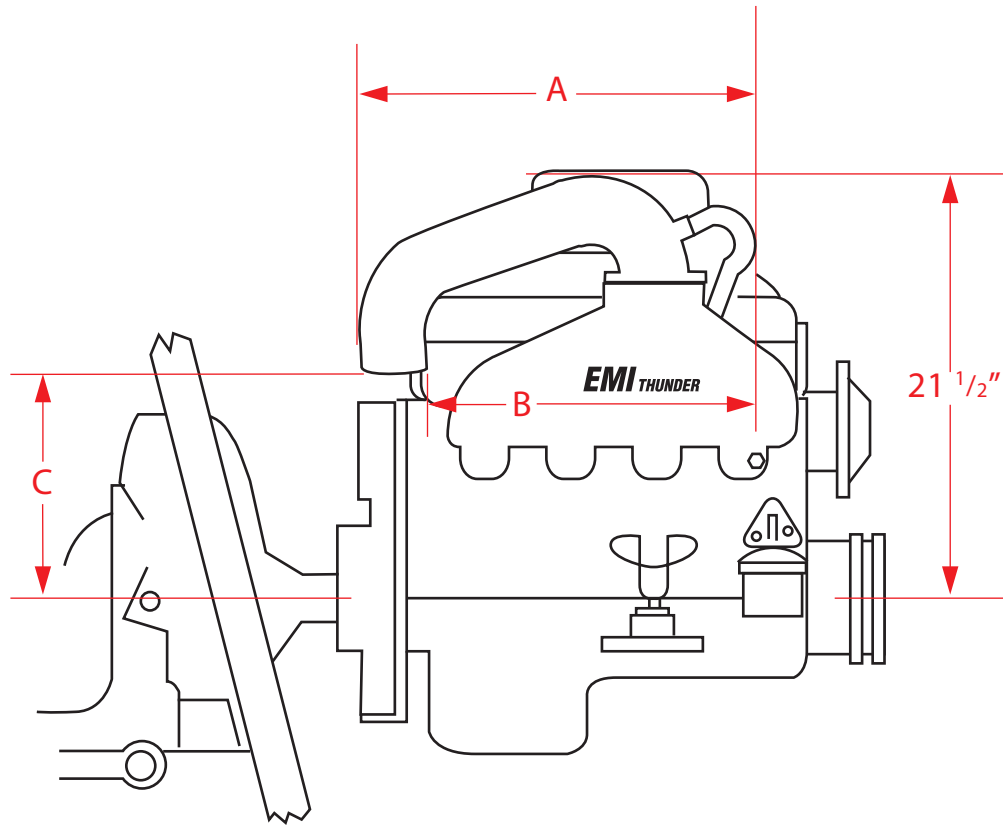

EMI-551 EMI THUNDER BIG BLOCK CHEVY DIMENSIONS

STBD	PORT
A = 23"	A = 26 ³ / ₄ "
B = 19"	B = 22 ³ / ₄ "
C = 9 ³ / ₄ "	C = 9 ³ / ₄ "

NOTE: These dimensions may vary slightly and should only be used as a guide for determining fitment of EMI Thunder exhaust to your boat.