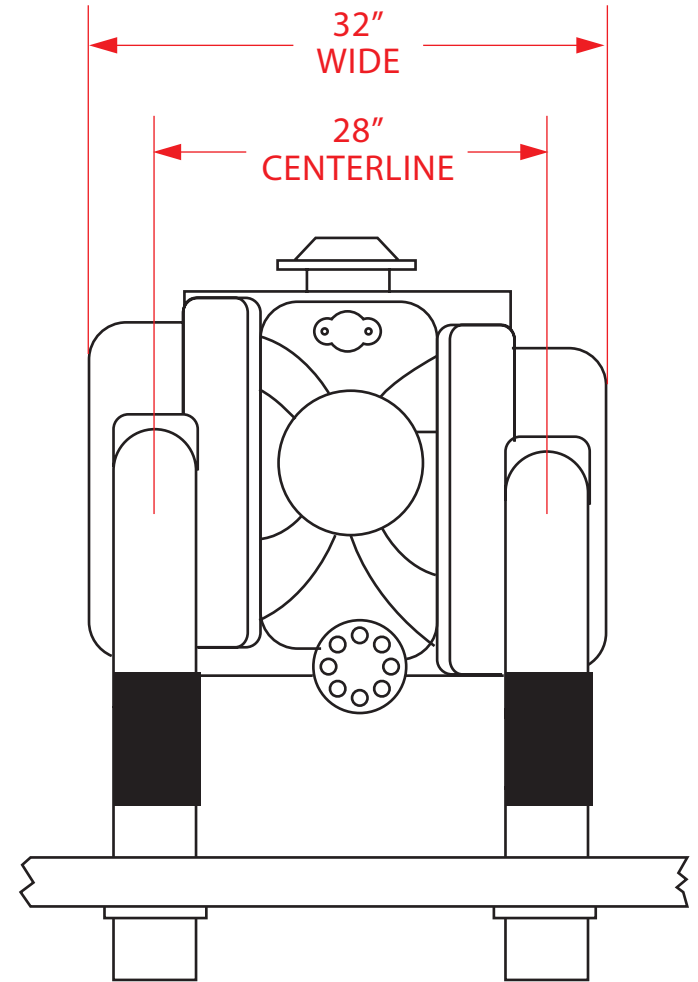

EMI-551 EMI THUNDER BIG BLOCK CHEVY DIMENSIONS

STBD	PORT
A = 23"	A = 26 ³ / ₄ "
B = 19"	B = 22 ³ / ₄ "
C = 9 ³ / ₄ "	C = 9 ³ / ₄ "

NOTE: These dimensions may vary slightly and should only be used as a guide for determining fitment of EMI Thunder exhaust to your boat.