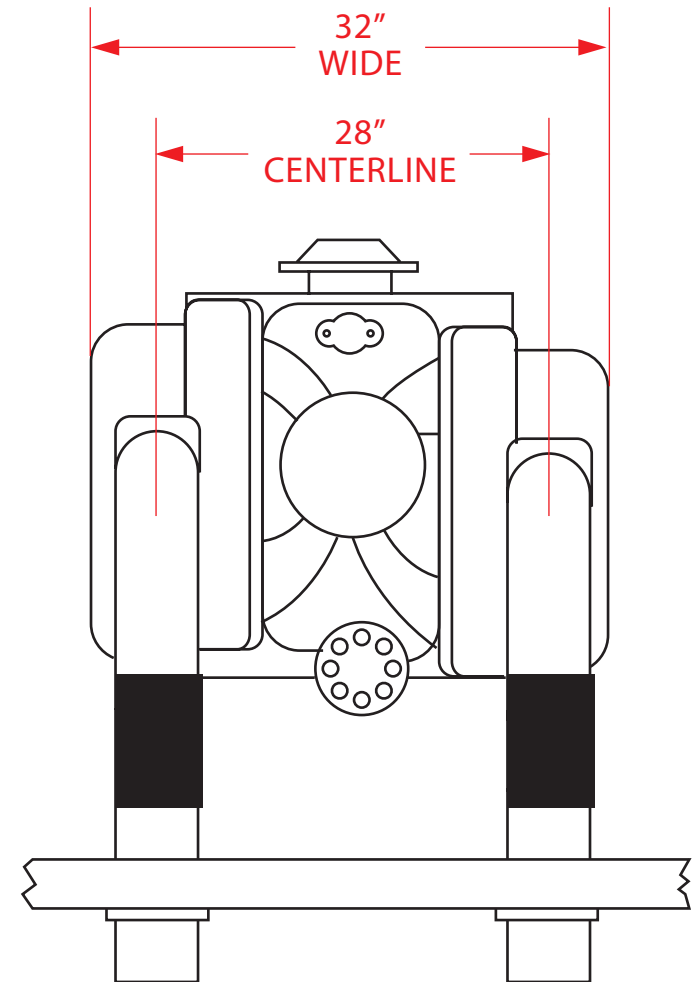

EMI-513 EMI THUNDER BIG BLOCK CHEVY DIMENSIONS

NOTE: These dimensions may vary slightly and should only be used as a guide for determining fitment of EMI Thunder exhaust to your boat.