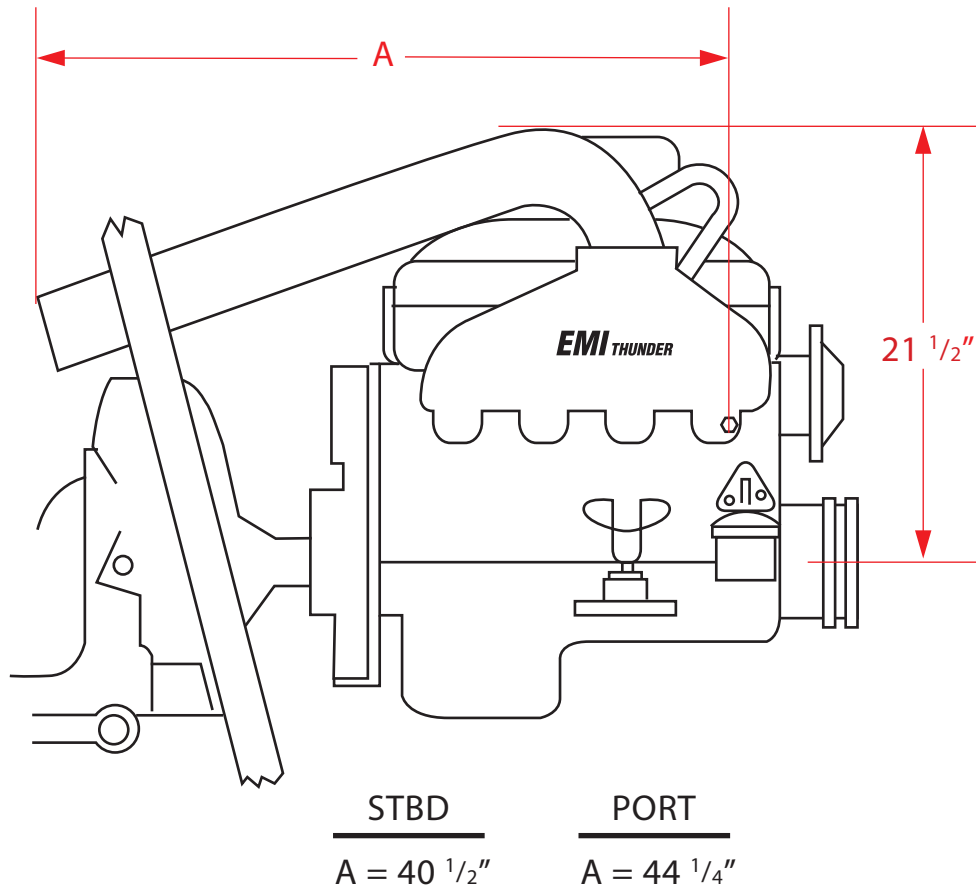

EMI-513 EMI THUNDER BIG BLOCK CHEVY DIMENSIONS

NOTE: These dimensions may vary slightly and should only be used as a guide for determining fitment of EMI Thunder exhaust to your boat.