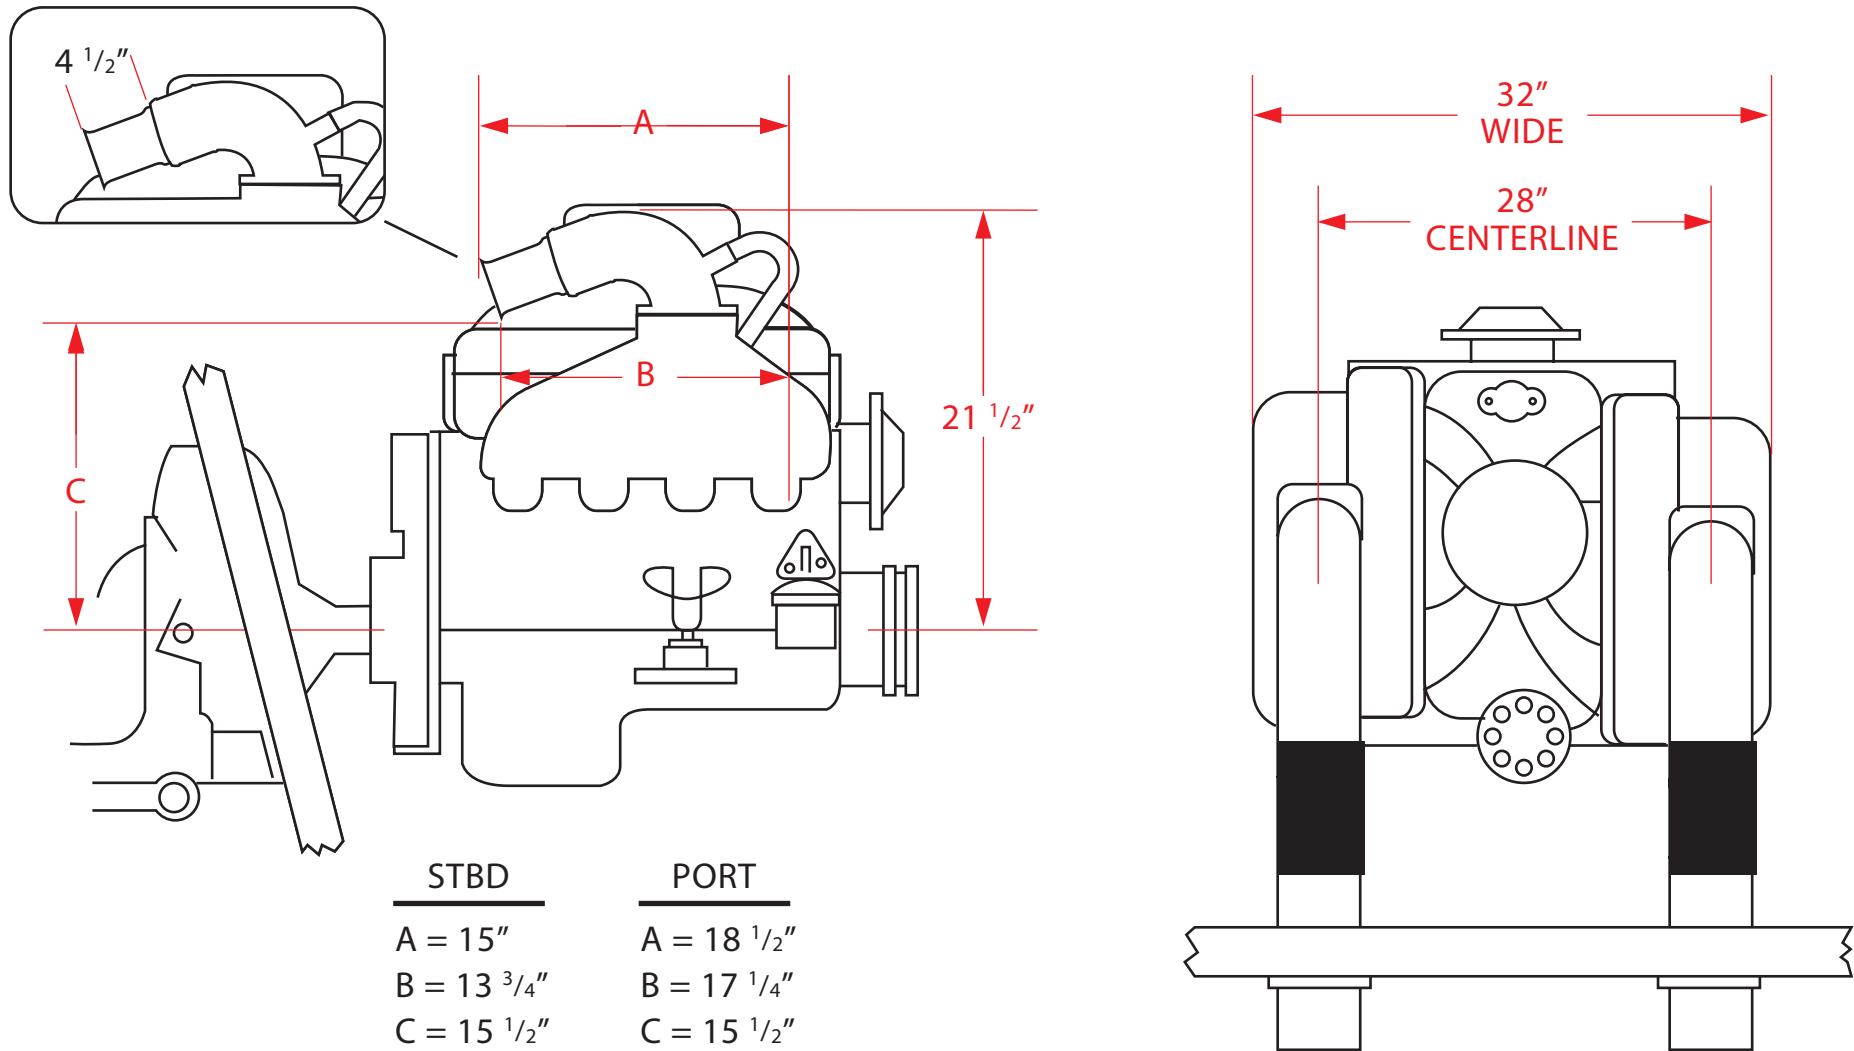

EMI-512 EMI THUNDER BIG BLOCK CHEVY DIMENSIONS

NOTE: These dimensions may vary slightly and should only be used as a guide for determining fitment of EMI Thunder exhaust to your boat.