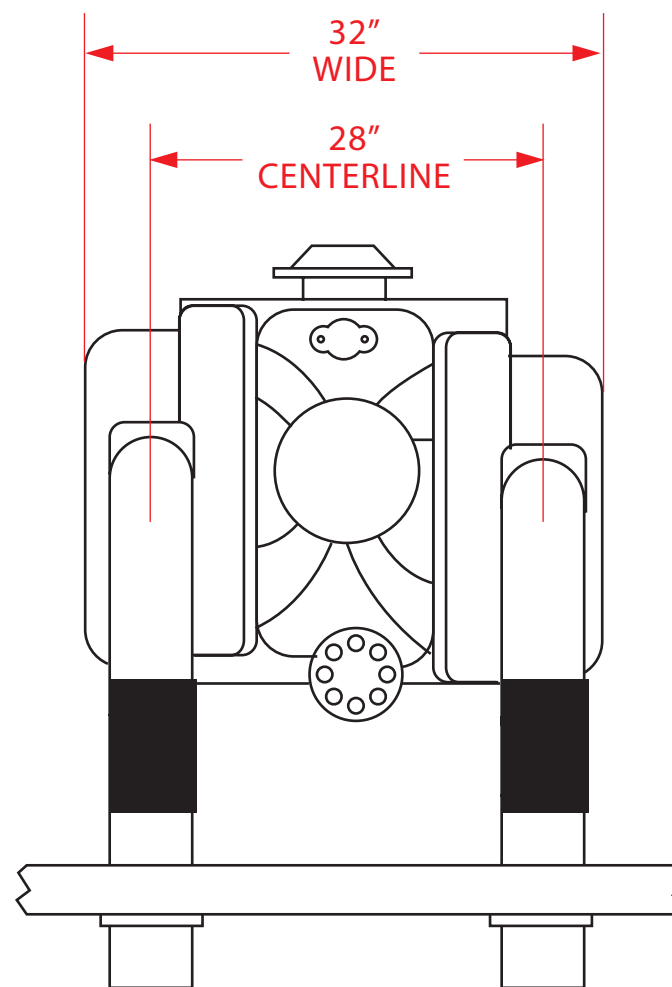

EMI-510 EMI THUNDER BIG BLOCK CHEVY DIMENSIONS

<u>STBD</u>	<u>PORT</u>
A = 17 1/2"	A = 21 1/4"
B = 16 1/4"	B = 20"
C = 15 1/4"	C = 15 1/4"

NOTE: These dimensions may vary slightly and should only be used as a guide for determining fitment of EMI Thunder exhaust to your boat.