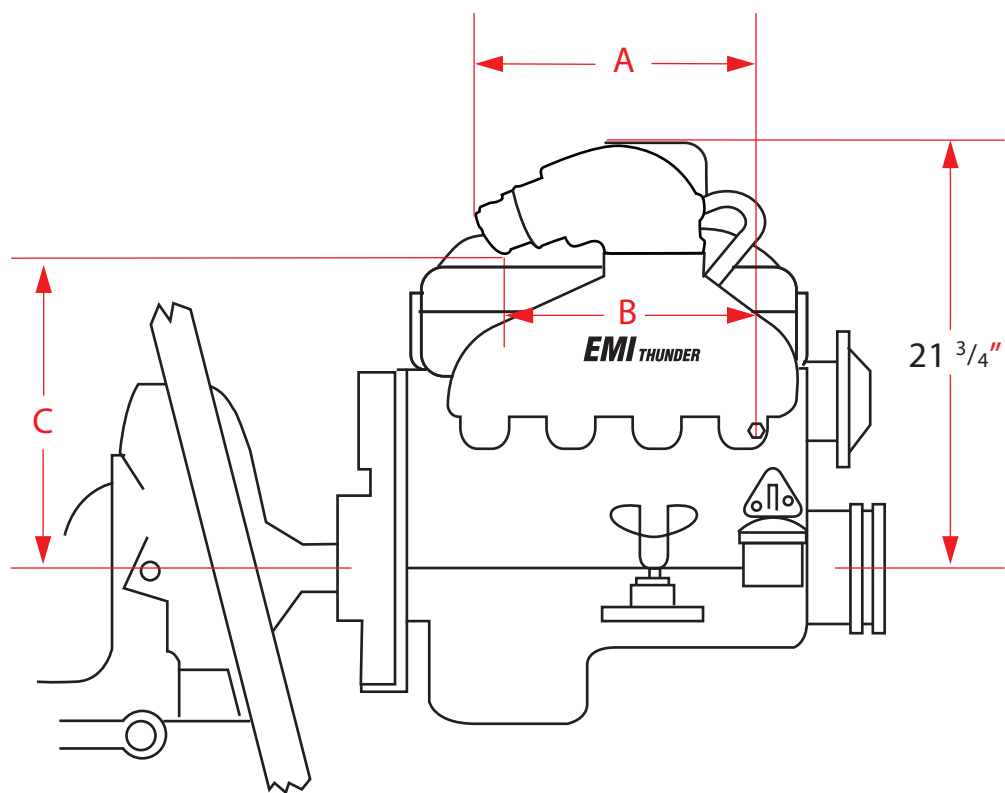

EMI-510 EMI THUNDER BIG BLOCK CHEVY DIMENSIONS

<u>STBD</u>	<u>PORT</u>
A = 17 1/2"	A = 21 1/4"
B = 16 1/4"	B = 20"
C = 15 1/4"	C = 15 1/4"

NOTE: These dimensions may vary slightly and should only be used as a guide for determining fitment of EMI Thunder exhaust to your boat.