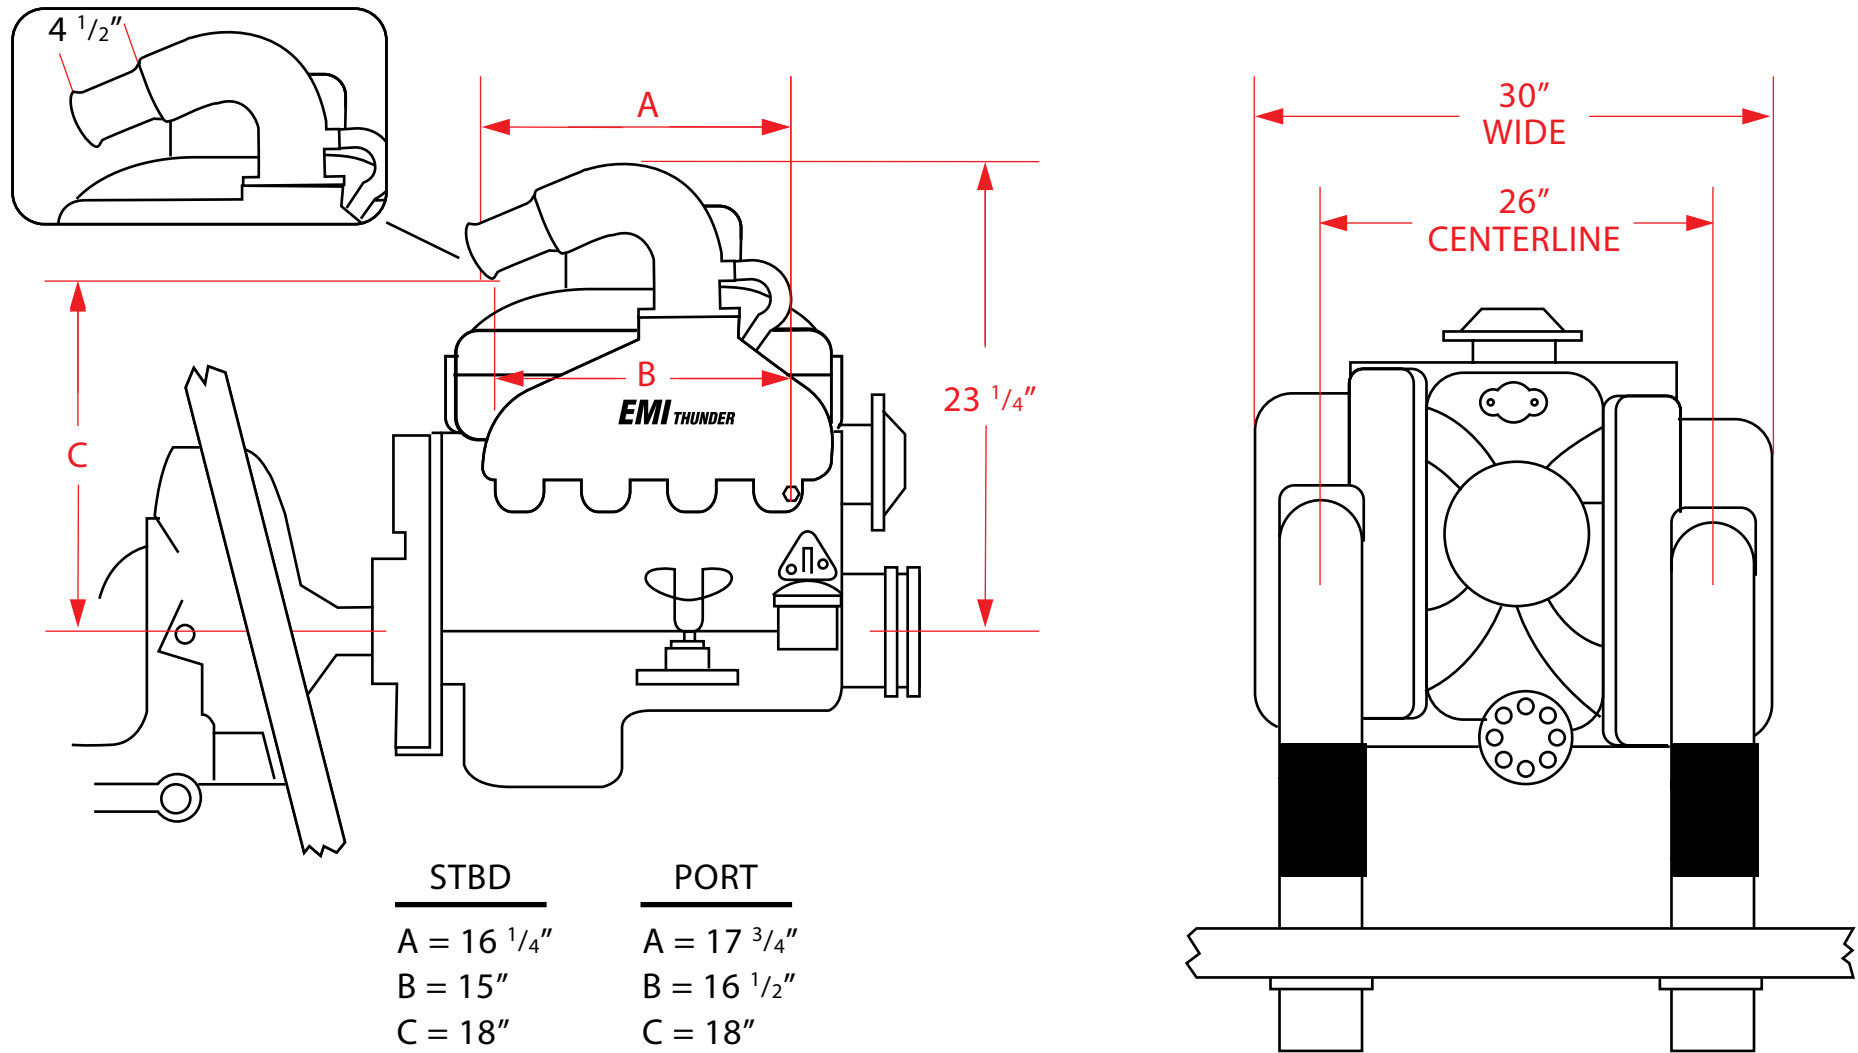

EMI-453 EMI THUNDER SMALL BLOCK CHEVY DIMENSIONS

NOTE: These dimensions may vary slightly and should only be used as a guide for determining fitment of EMI Thunder exhaust to your boat.