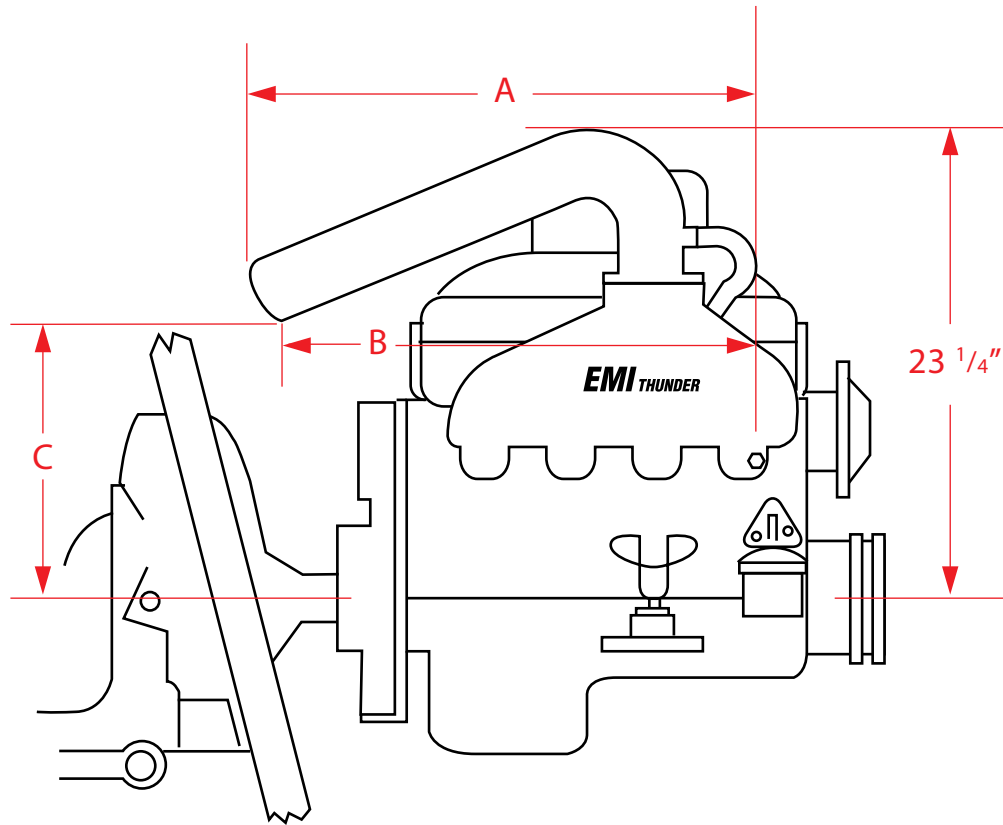

EMI-452 EMI THUNDER SMALL BLOCK CHEVY DIMENSIONS

STBD	PORT
A = 26 1/4"	A = 27 1/4"
B = 25"	B = 26"
C = 14 1/2"	C = 14 1/2"

NOTE: These dimensions may vary slightly and should only be used as a guide for determining fitment of EMI Thunder exhaust to your boat.