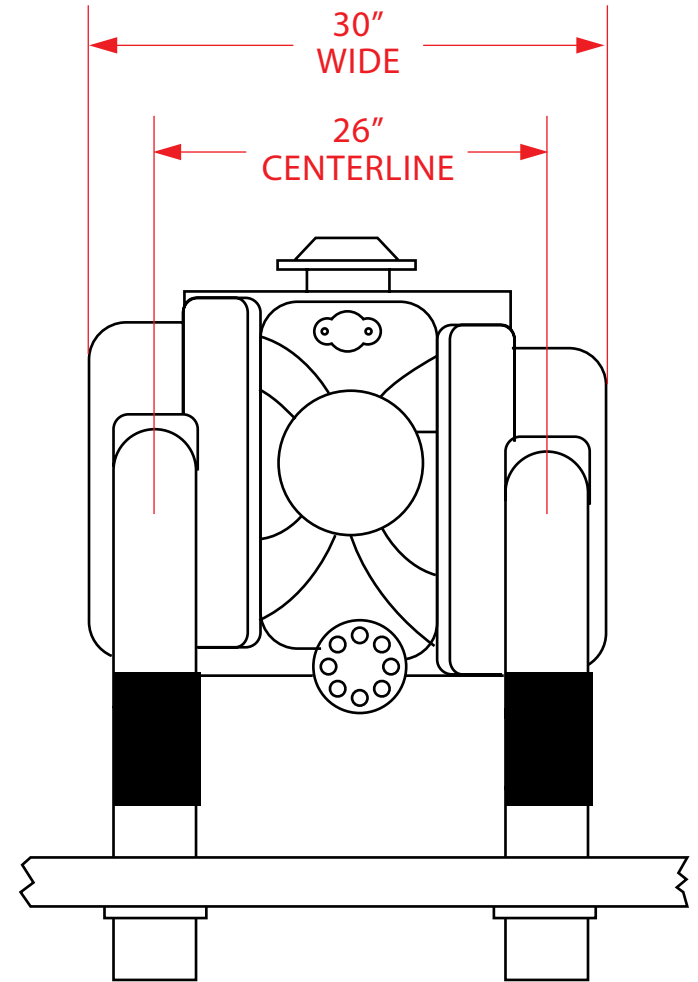

EMI-452 EMI THUNDER SMALL BLOCK CHEVY DIMENSIONS

STBD	PORT
A = 26 1/4"	A = 27 1/4"
B = 25"	B = 26"
C = 14 1/2"	C = 14 1/2"

NOTE: These dimensions may vary slightly and should only be used as a guide for determining fitment of EMI Thunder exhaust to your boat.