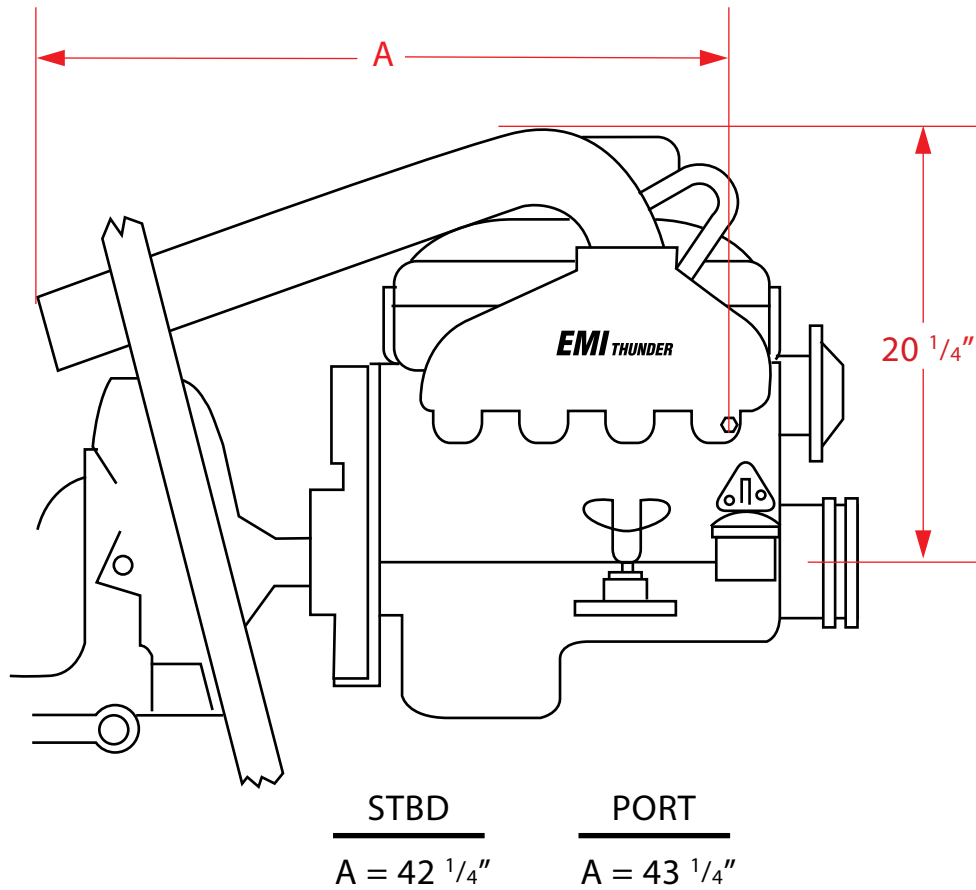

EMI-413 EMI THUNDER SMALL BLOCK CHEVY DIMENSIONS

NOTE: These dimensions may vary slightly and should only be used as a guide for determining fitment of EMI Thunder exhaust to your boat.