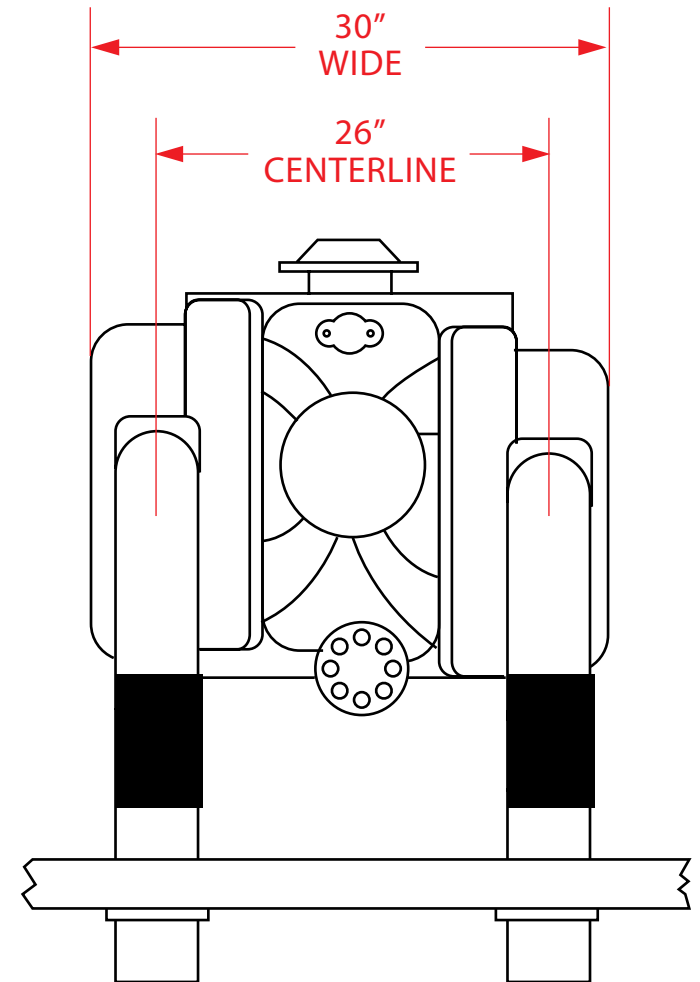

EMI-413 EMI THUNDER SMALL BLOCK CHEVY DIMENSIONS

NOTE: These dimensions may vary slightly and should only be used as a guide for determining fitment of EMI Thunder exhaust to your boat.