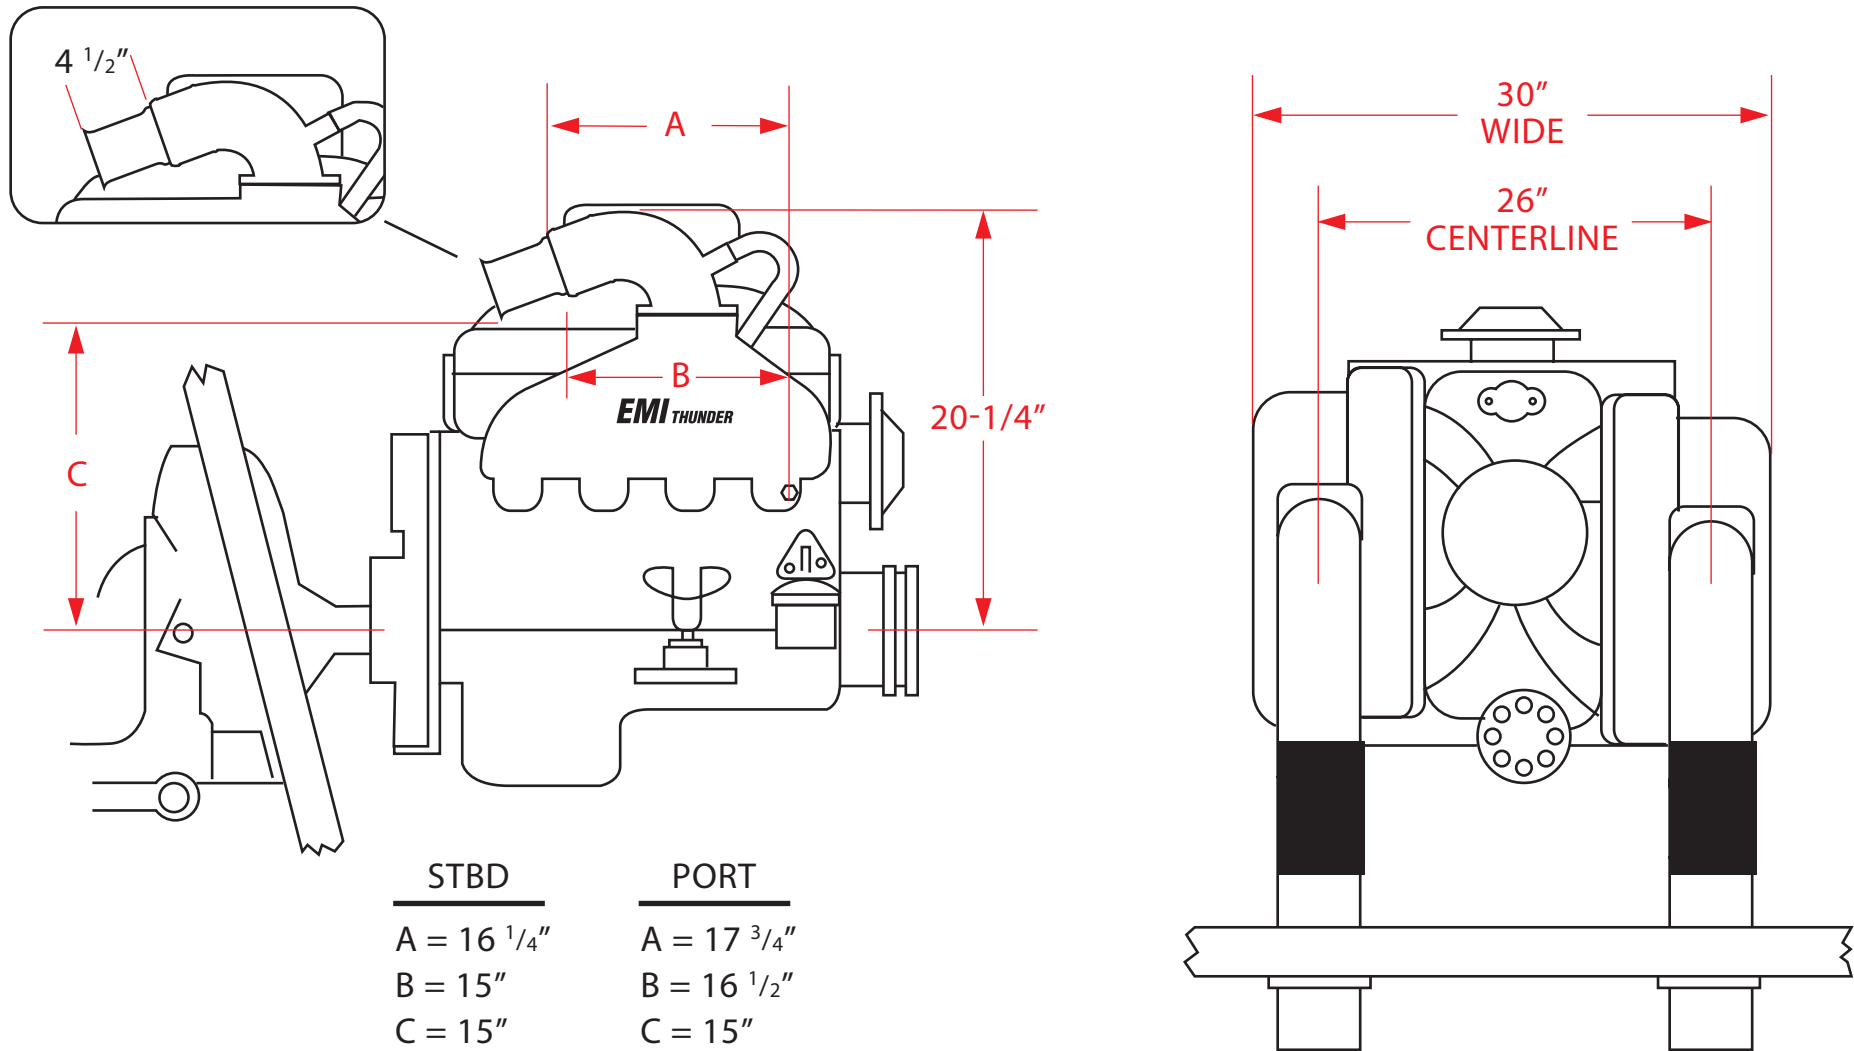

EMI-412 EMI THUNDER SMALL BLOCK CHEVY DIMENSIONS

NOTE: These dimensions may vary slightly and should only be used as a guide for determining fitment of EMI Thunder exhaust to your boat.