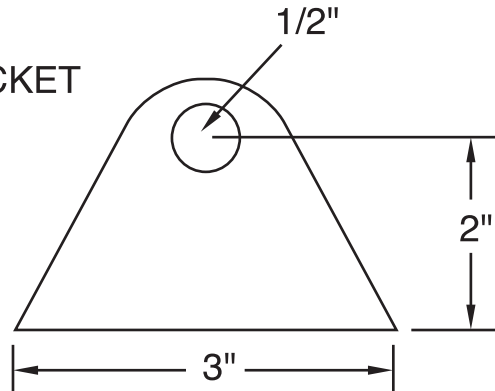

HATCH ACTUATORS DIMENSIONS

MOUNT BRACKET

PART NO	SIZE	A HEIGHT	B CLOSED LENGTH	C OPEN LENGTH
302-04	12"	6"	19 1/2"	31 1/2"
302-01	18"	6"	25 1/4"	43 1/4"
302-02	24"	6"	31 1/4"	55 1/4"
302-21	8"	6"	15 1/2"	23 1/2"