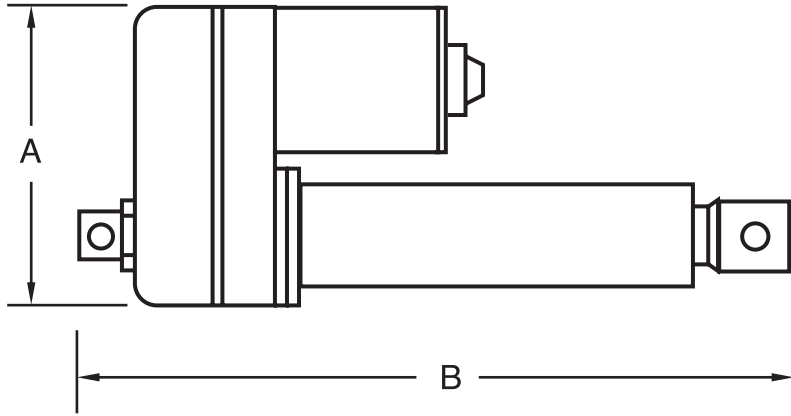

HATCH ACTUATORS DIMENSIONS

MOUNT BRACKET

PART NO	SIZE	A HEIGHT	B CLOSED LENGTH	C OPEN LENGTH
302-04	12"	6"	19 1/2"	31 1/2"
302-01	18"	6"	25 1/4"	43 1/4"
302-02	24"	6"	31 1/4"	55 1/4"
302-21	8"	6"	15 1/2"	23 1/2"