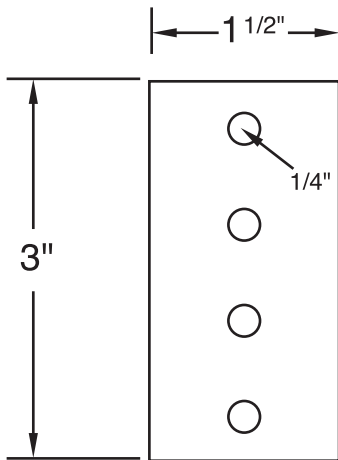

HATCH ACTUATORS DIMENSIONS

MOUNT BRACKET

PART NO	SIZE	A HEIGHT	B CLOSED LENGTH	C OPEN LENGTH
302-04	12"	6"	19 1/2"	31 1/2"
302-01	18"	6"	25 1/4"	43 1/4"
302-02	24"	6"	31 1/4"	55 1/4"
302-21	8"	6"	15 1/2"	23 1/2"