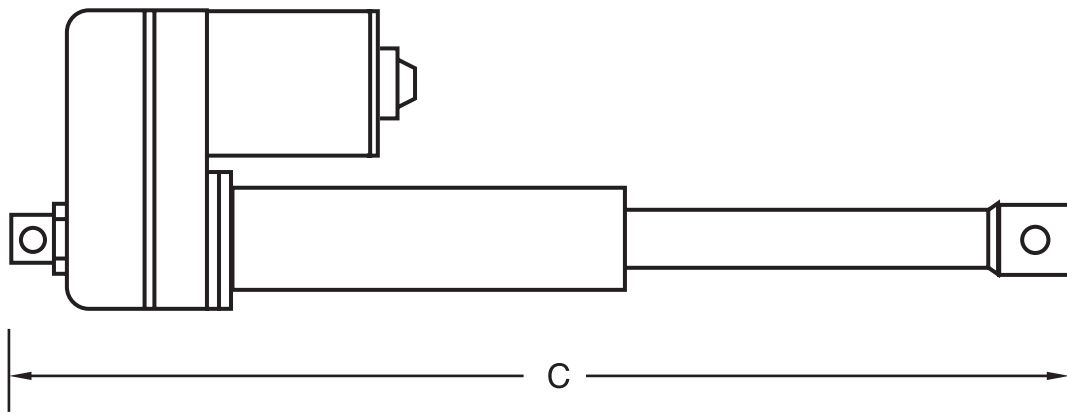

HATCH ACTUATORS DIMENSIONS

MOUNT BRACKET

PART NO	SIZE	A HEIGHT	B CLOSED LENGTH	C OPEN LENGTH
302-04	12"	6"	19 1/2"	31 1/2"
302-01	18"	6"	25 1/4"	43 1/4"
302-02	24"	6"	31 1/4"	55 1/4"
302-21	8"	6"	15 1/2"	23 1/2"