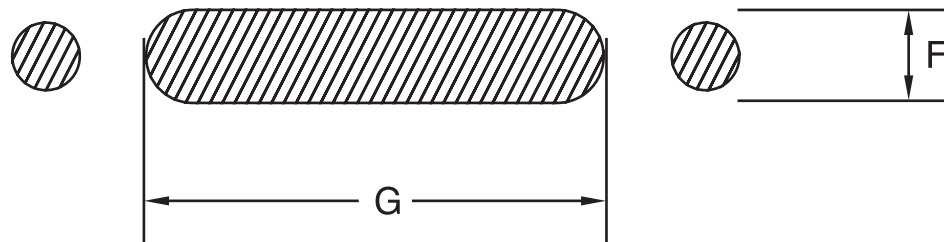

SLIMLINE POP-UP CLEAT

CUT OUT SHAPE

PART NO	SIZE	OVERALL DIMENSIONS					CUT OUT DIMENSIONS	
		A DEPTH	B LENGTH	C WIDTH	D WIDTH W/BEZEL (OPTIONAL)	E LENGTH W/BEZEL (OPTIONAL)	F WIDTH	G LENGTH
280-15	4 1/2"	2 1/16"	4 3/4"	1 3/16"	1 13/16"	5 1/2"	7/8"	2 5/8"
280-16	6"	2 7/16"	6 5/16"	1 1/2"	2"	6 7/8"	15/16"	3 1/4"
280-19	8"	3 1/4"	8 7/16"	2"	2 1/2"	8 15/16"	1 1/8"	4 1/8"