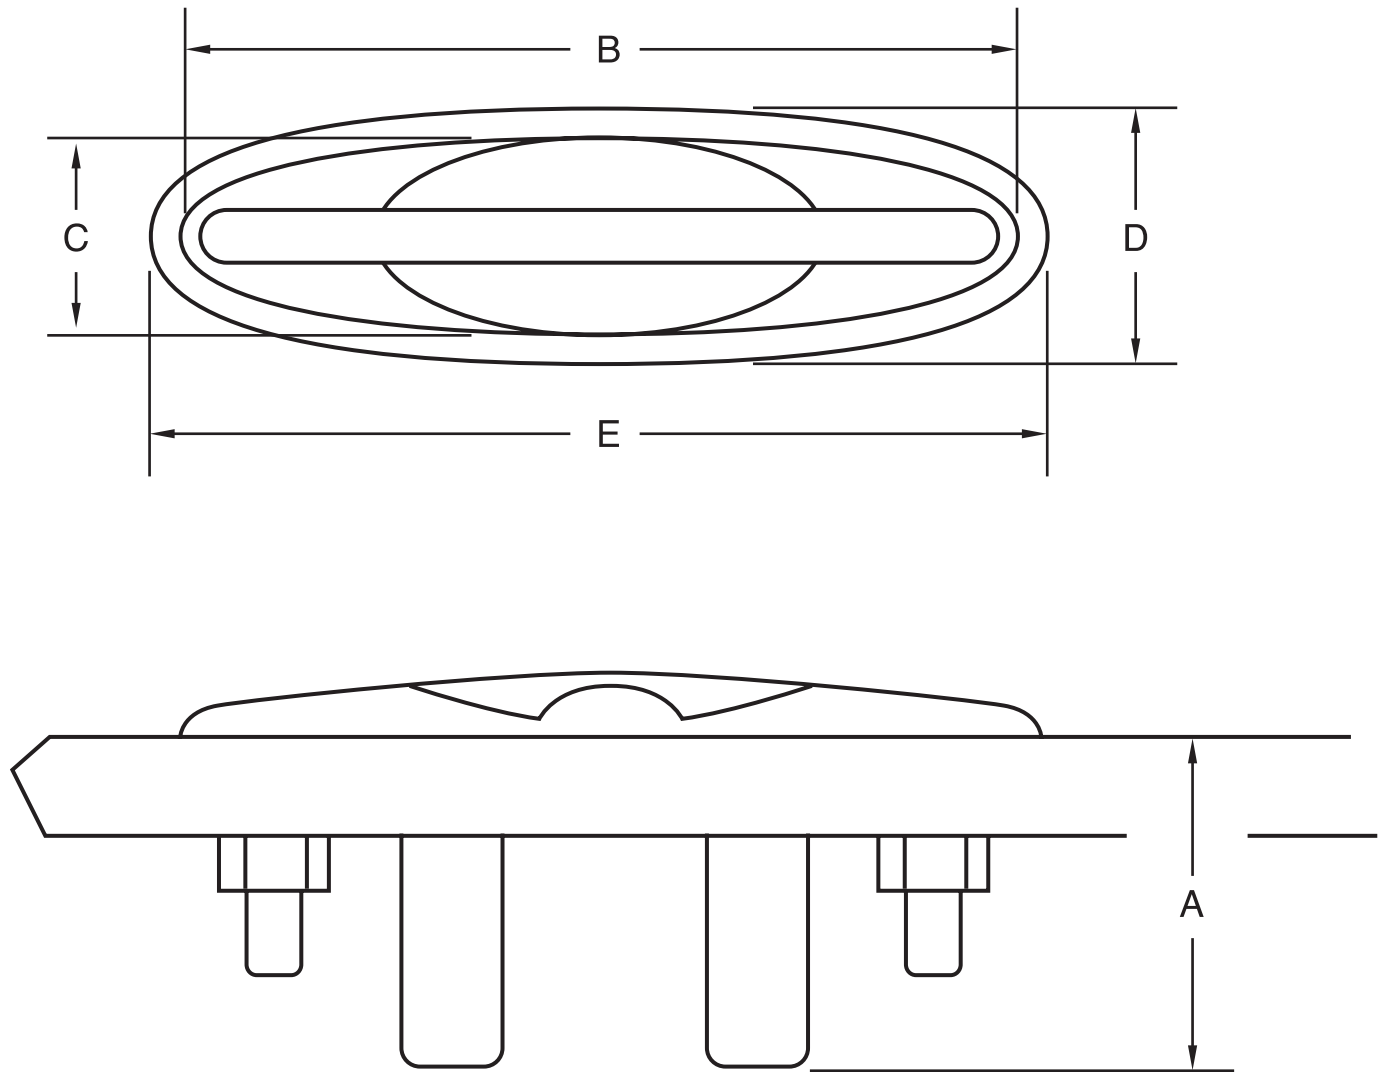

SLIMLINE POP-UP CLEAT

CUT OUT SHAPE

PART NO	SIZE	OVERALL DIMENSIONS					CUT OUT DIMENSIONS	
		A DEPTH	B LENGTH	C WIDTH	D WIDTH W/BEZEL (OPTIONAL)	E LENGTH W/BEZEL (OPTIONAL)	F WIDTH	G LENGTH
280-15	4 1/2"	2 1/16"	4 3/4"	1 3/16"	1 13/16"	5 1/2"	7/8"	2 5/8"
280-16	6"	2 7/16"	6 5/16"	1 1/2"	2"	6 7/8"	15/16"	3 1/4"
280-19	8"	3 1/4"	8 7/16"	2"	2 1/2"	8 15/16"	1 1/8"	4 1/8"