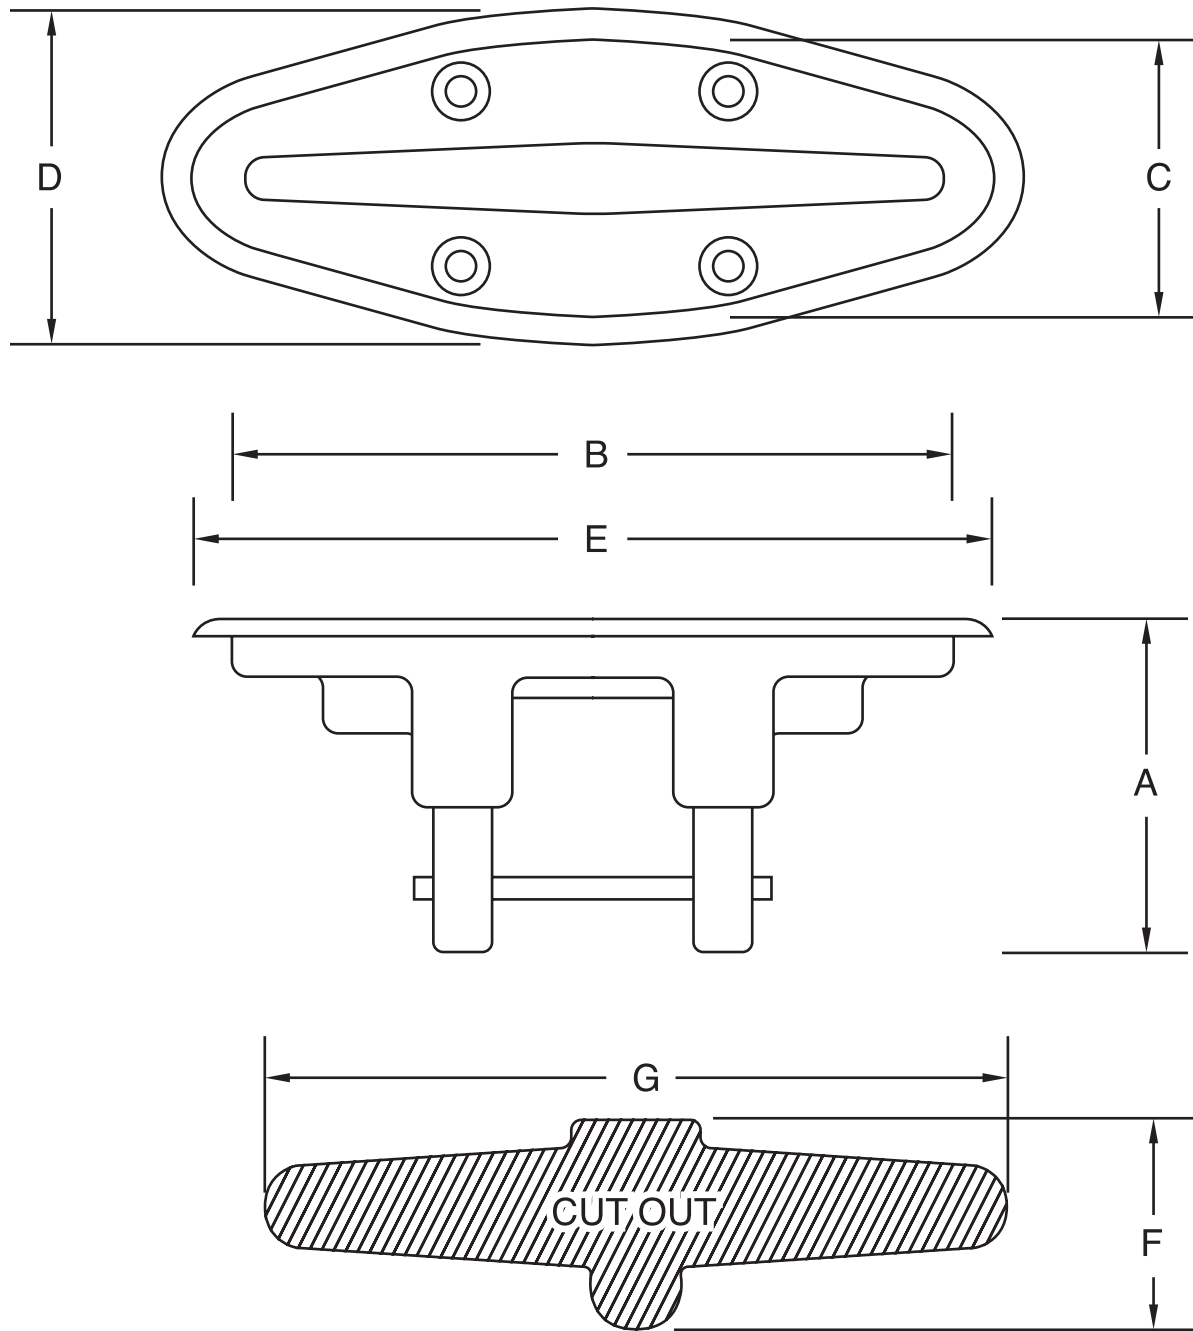

POP-UP CLEAT

PART NO	SIZE	OVERALL DIMENSIONS				CUT OUT DIMENSIONS		
		A DEPTH	B LENGTH	C WIDTH	D WIDTH W/BEZEL (OPTIONAL)	E LENGTH W/BEZEL (OPTIONAL)	F WIDTH	G LENGTH
280-01	4 1/2"	3"	5 1/4"	1 7/8"	2 5/16"	5 11/16"	1 3/8"	4 7/8"
280-02	6"	3"	6 3/4"	2 5/16"	3"	7 1/2"	1 5/8"	6 1/4"
280-08	8"	3 3/4"	9"	2 5/8"	3 7/16"	9 11/16"	1 7/8"	8 1/4"