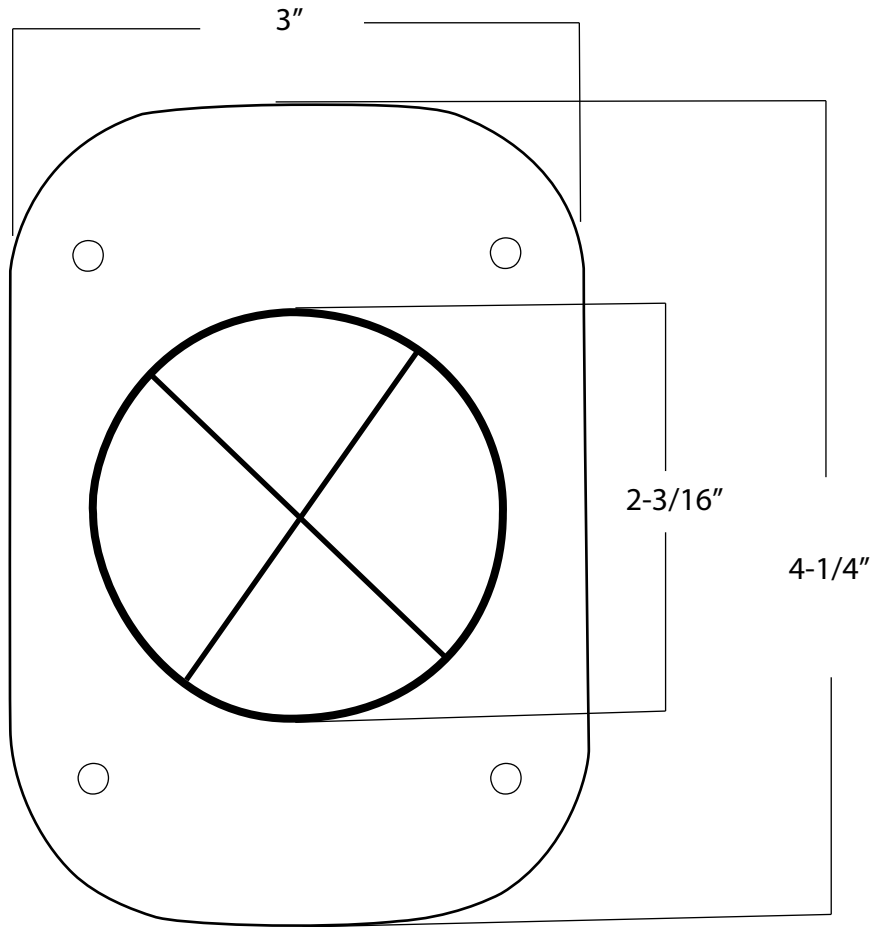

265-22, 265-23 STAINLESS STEEL FLIP TOP FUEL FILL- 1-1/2" AND 2" HOSE

ACTUAL SIZE

IF YOU HAVE PRINTED THESE INSTRUCTIONS, USE THE DIMENSIONS LISTED TO VERIFY THAT THEY HAVE PRINTED TO SCALE.

WHEN PRINTING DO NOT SHRINK TO FIT