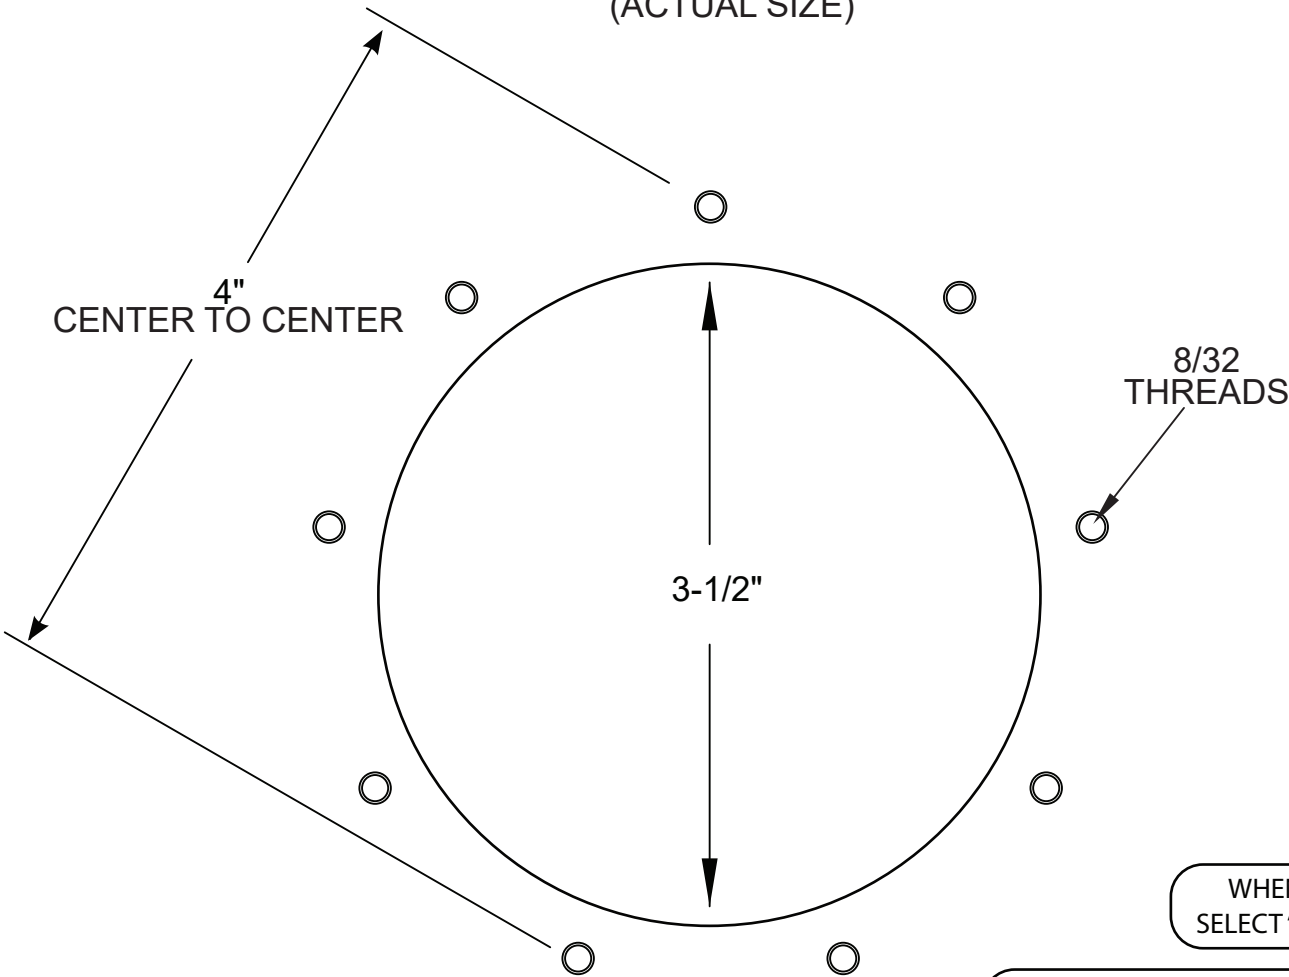

141-14 EMI BILLET 9 BOLT WHEEL ADAPTER (ALSO FITS LECARRA, BILLET SPECIALTIES, BUDNIK AND OTHER AFTERMARKET 9 BOLT WHEELS)

EMI BILLET 9 BOLT PATTERN (ACTUAL SIZE)

WHEN PRINTING
SELECT "ACTUAL SIZE"

IF YOU HAVE PRINTED THESE INSTRUCTIONS,
USE THE DIMENSIONS LISTED TO VERIFY THAT
THEY HAVE PRINTED TO SCALE.