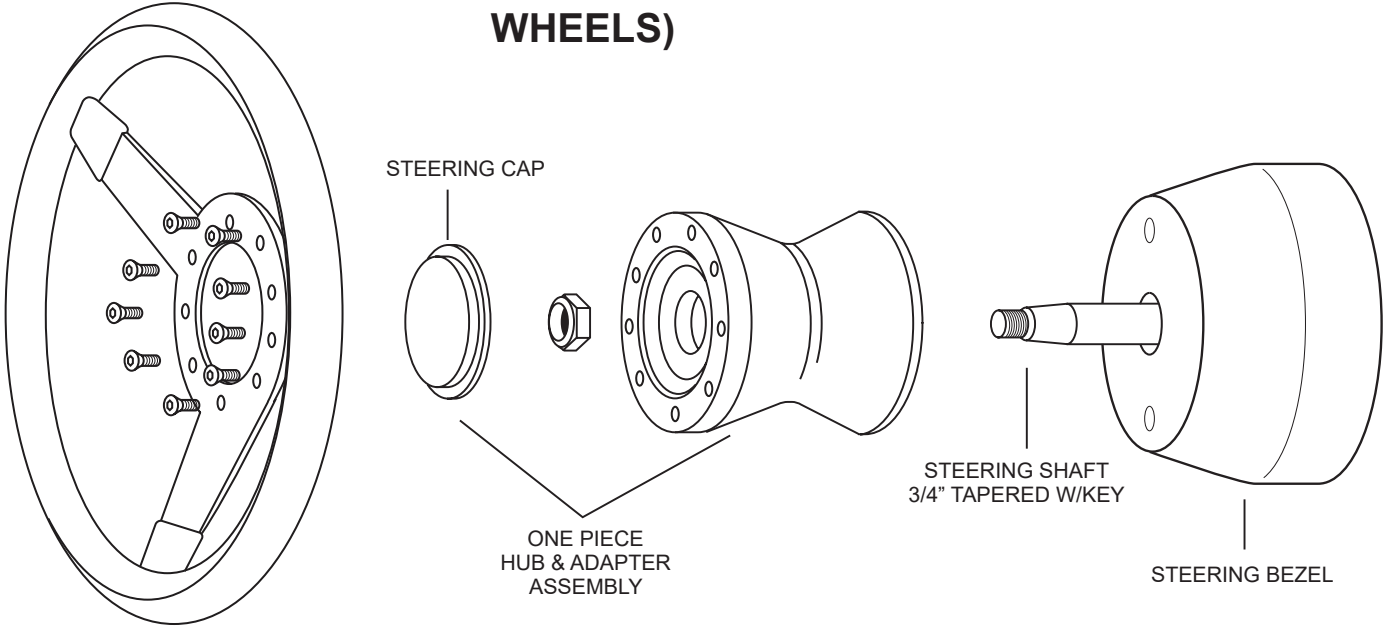

141-14 EMI BILLET 9 BOLT WHEEL ADAPTER (ALSO FITS LECARRA, BILLET SPECIALTIES, BUDNIK AND OTHER AFTERMARKET 9 BOLT WHEELS)

EMI BILLET 9 BOLT PATTERN (ACTUAL SIZE)

WHEN PRINTING
SELECT "ACTUAL SIZE"

IF YOU HAVE PRINTED THESE INSTRUCTIONS,
USE THE DIMENSIONS LISTED TO VERIFY THAT
THEY HAVE PRINTED TO SCALE.