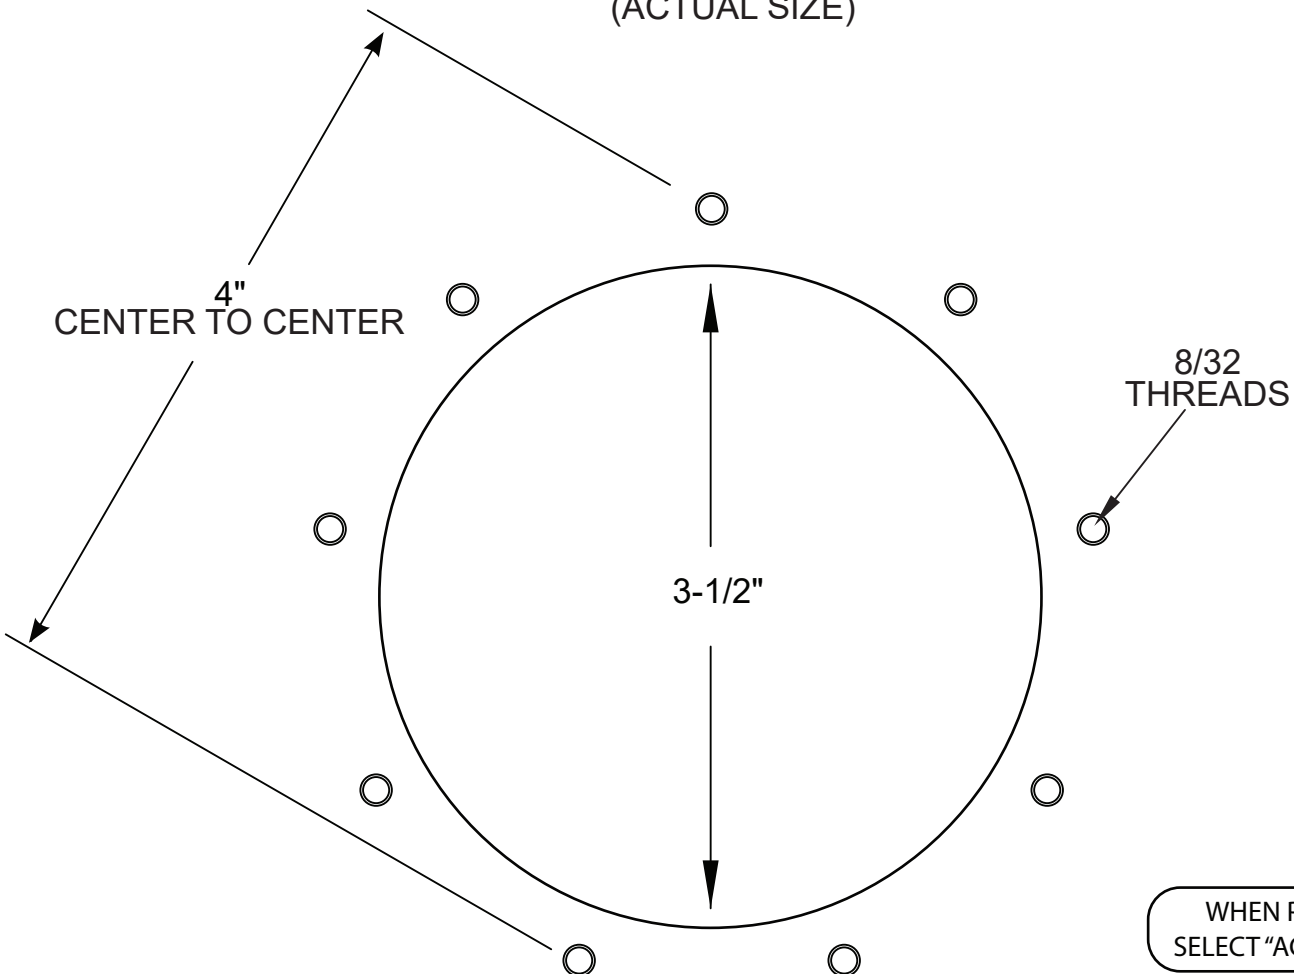

141-08 EMI BILLET 9 BOLT WHEEL ADAPTER (ALSO FITS LECARRA, BILLET SPECIALTIES, BUDNIK AND OTHER AFTER MARKET 9 BOLT WHEELS)

EMI BILLET 9 BOLT PATTERN (ACTUAL SIZE)

WHEN PRINTING
SELECT "ACTUAL SIZE"

IF YOU HAVE PRINTED THESE INSTRUCTIONS,
USE THE DIMENSIONS LISTED TO VERIFY THAT
THEY HAVE PRINTED TO SCALE.