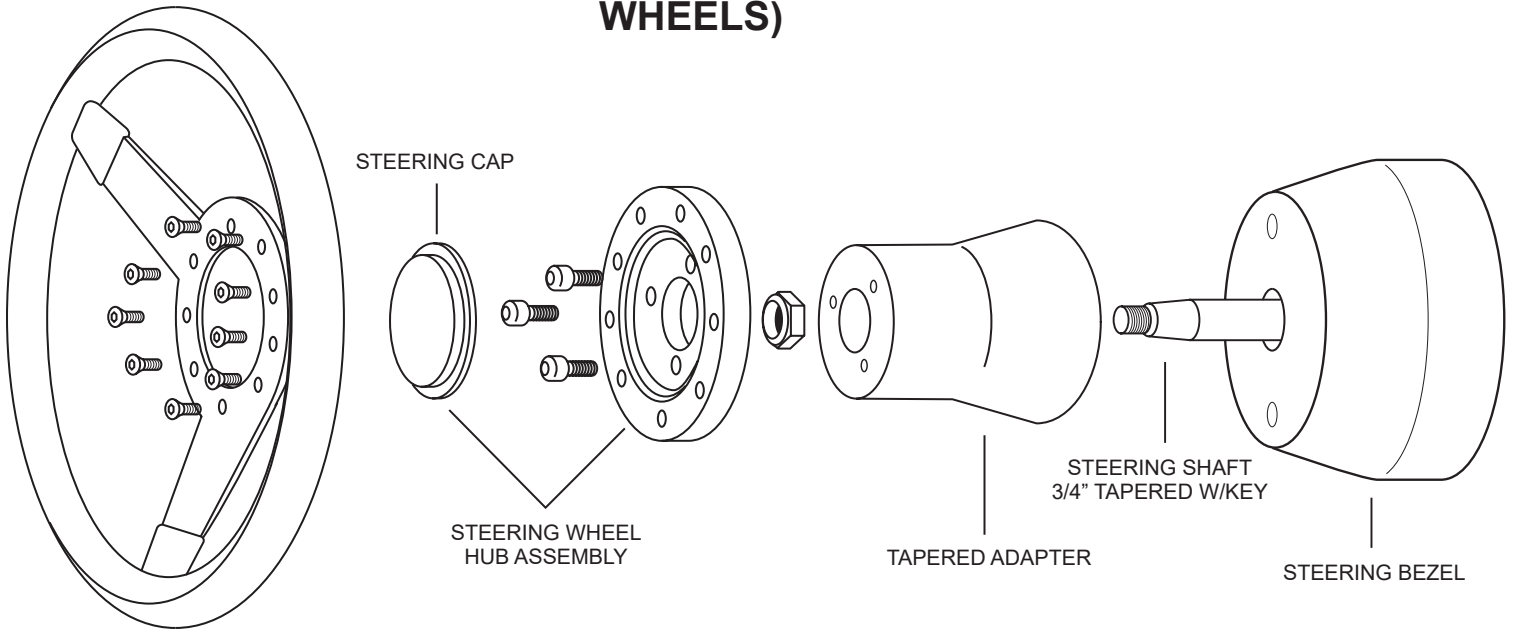

141-08 EMI BILLET 9 BOLT WHEEL ADAPTER (ALSO FITS LECARRA, BILLET SPECIALTIES, BUDNIK AND OTHER AFTER MARKET 9 BOLT WHEELS)

EMI BILLET 9 BOLT PATTERN (ACTUAL SIZE)

WHEN PRINTING
SELECT "ACTUAL SIZE"

IF YOU HAVE PRINTED THESE INSTRUCTIONS,
USE THE DIMENSIONS LISTED TO VERIFY THAT
THEY HAVE PRINTED TO SCALE.