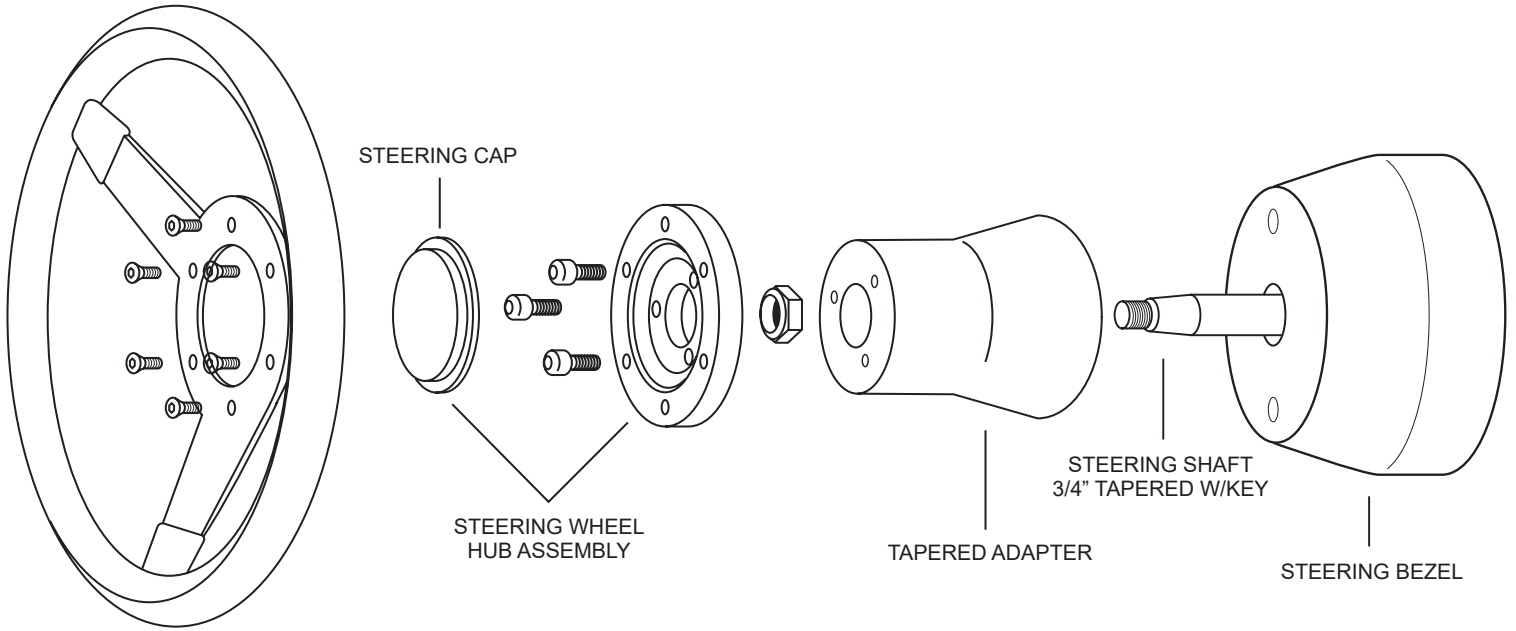

141-03 MOMO / DINO 6 BOLT WHEEL ADAPTER

MOMO / DINO 6 BOLT PATTERN (ACTUAL SIZE)

IF YOU HAVE PRINTED THESE INSTRUCTIONS,
USE THE DIMENSIONS LISTED TO VERIFY THAT
THEY HAVE PRINTED TO SCALE.

WHEN PRINTING
SELECT "ACTUAL SIZE"