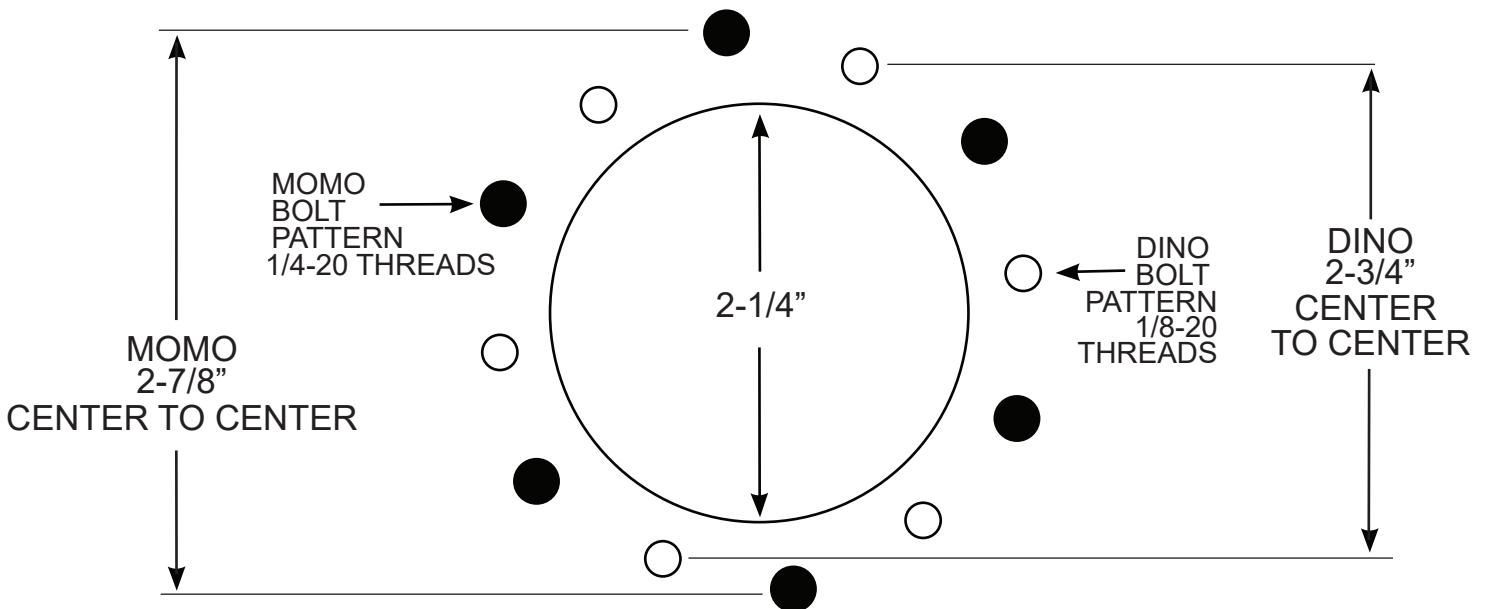

141-03 MOMO / DINO 6 BOLT WHEEL ADAPTER

MOMO / DINO 6 BOLT PATTERN (ACTUAL SIZE)

IF YOU HAVE PRINTED THESE INSTRUCTIONS,
USE THE DIMENSIONS LISTED TO VERIFY THAT
THEY HAVE PRINTED TO SCALE.

WHEN PRINTING
SELECT "ACTUAL SIZE"