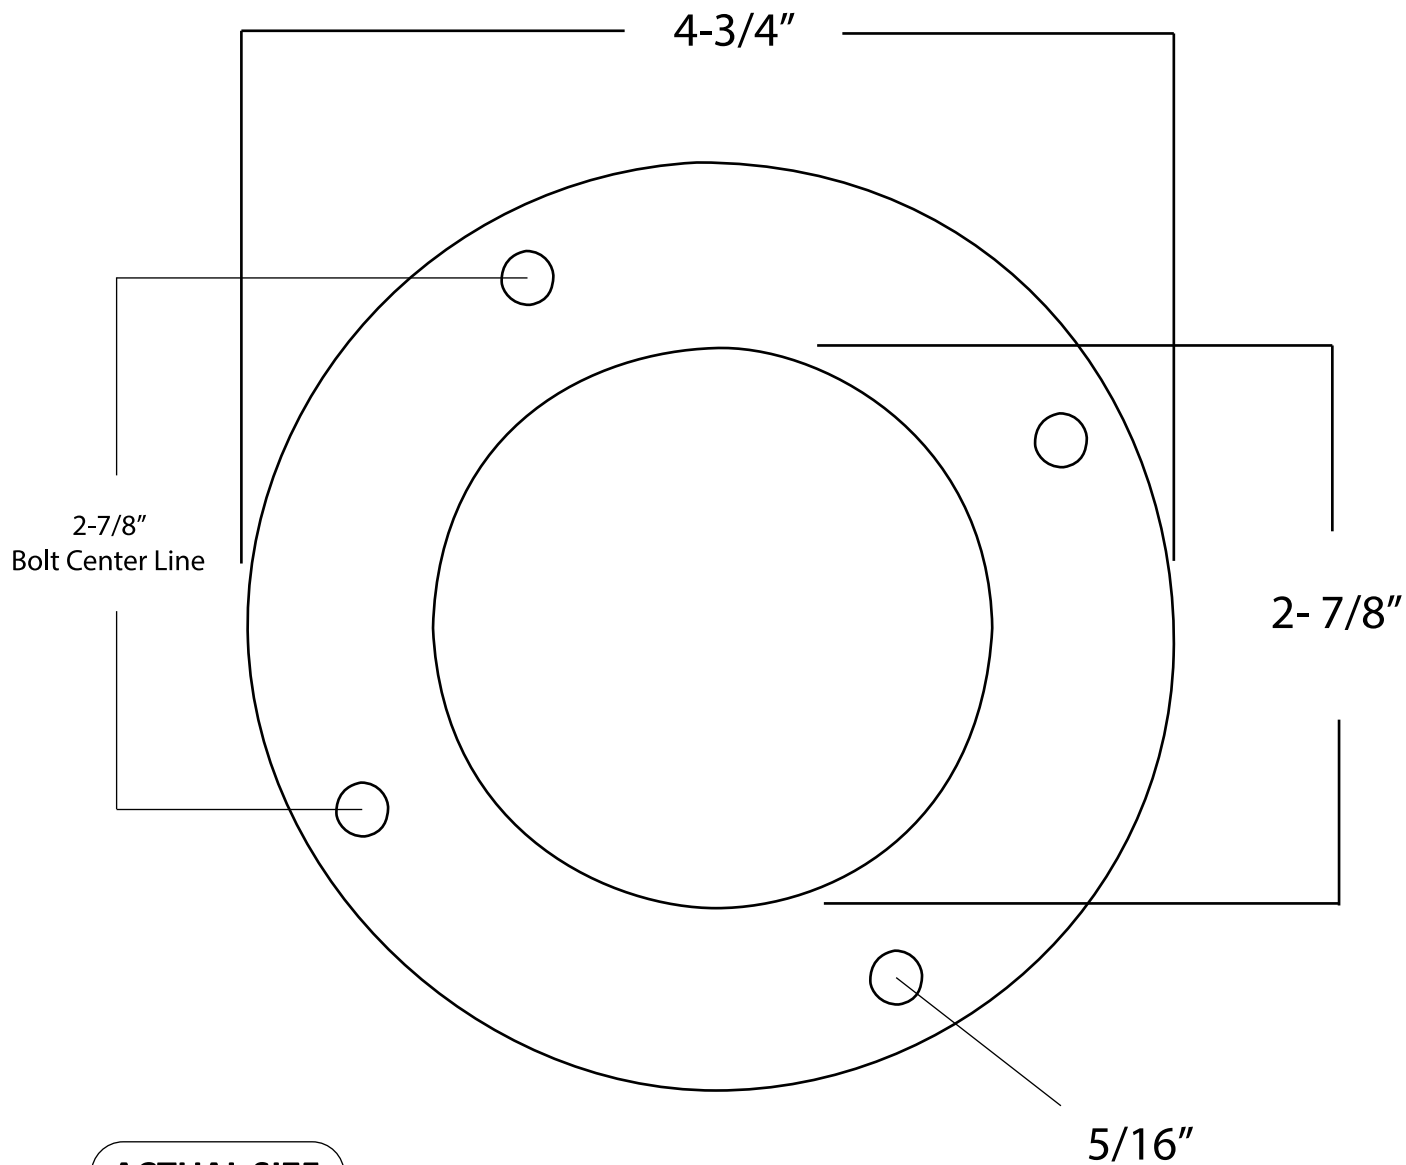

GSK-100 Riser Gasket
(Jet / V-Drive Log Style Mamfolds)

ACTUAL SIZE

IF YOU HAVE PRINTED THESE INSTRUCTIONS,
USE THE DIMENSIONS LISTED TO VERIFY THAT
THEY HAVE PRINTED TO SCALE.

WHEN PRINTING
DO NOT SHRINK TO FIT