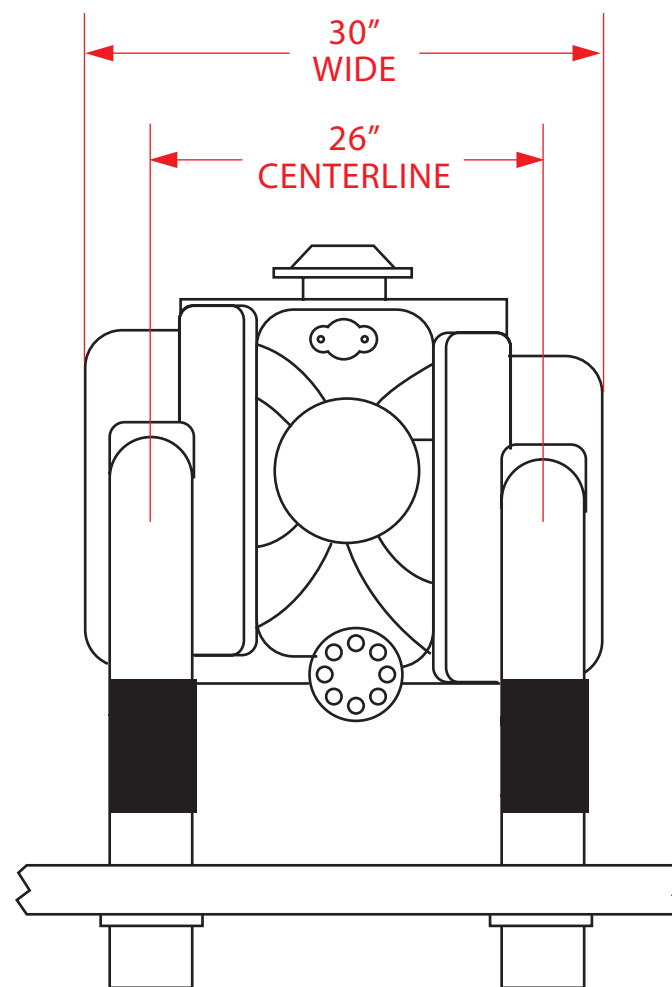

EMI-410 EMI THUNDER SMALL BLOCK CHEVY DIMENSIONS

STBD	PORT
A = 18 1/4"	A = 19 1/2"
B = 17 1/4"	B = 18 1/2"
C = 13 1/2"	C = 13 1/2"

NOTE: These dimensions may vary slightly and should only be used as a guide for determining fitment of EMI Thunder exhaust to your boat.