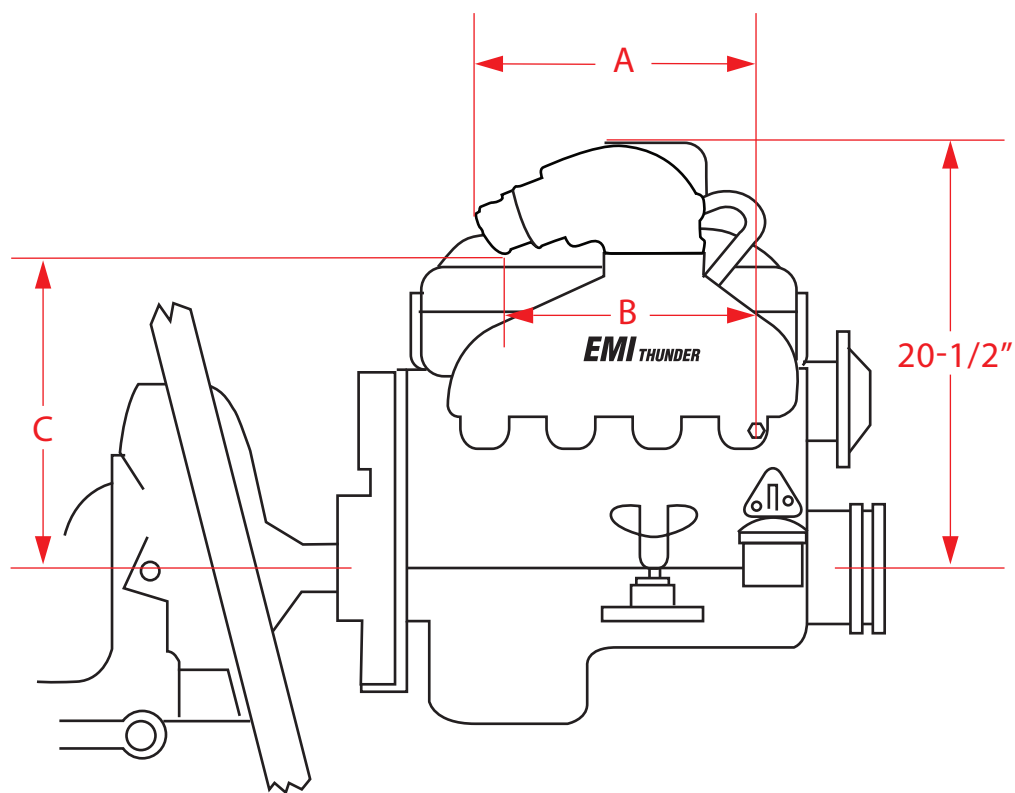

EMI-410 EMI THUNDER SMALL BLOCK CHEVY DIMENSIONS

STBD	PORT
A = 18 1/4"	A = 19 1/2"
B = 17 1/4"	B = 18 1/2"
C = 13 1/2"	C = 13 1/2"

NOTE: These dimensions may vary slightly and should only be used as a guide for determining fitment of EMI Thunder exhaust to your boat.