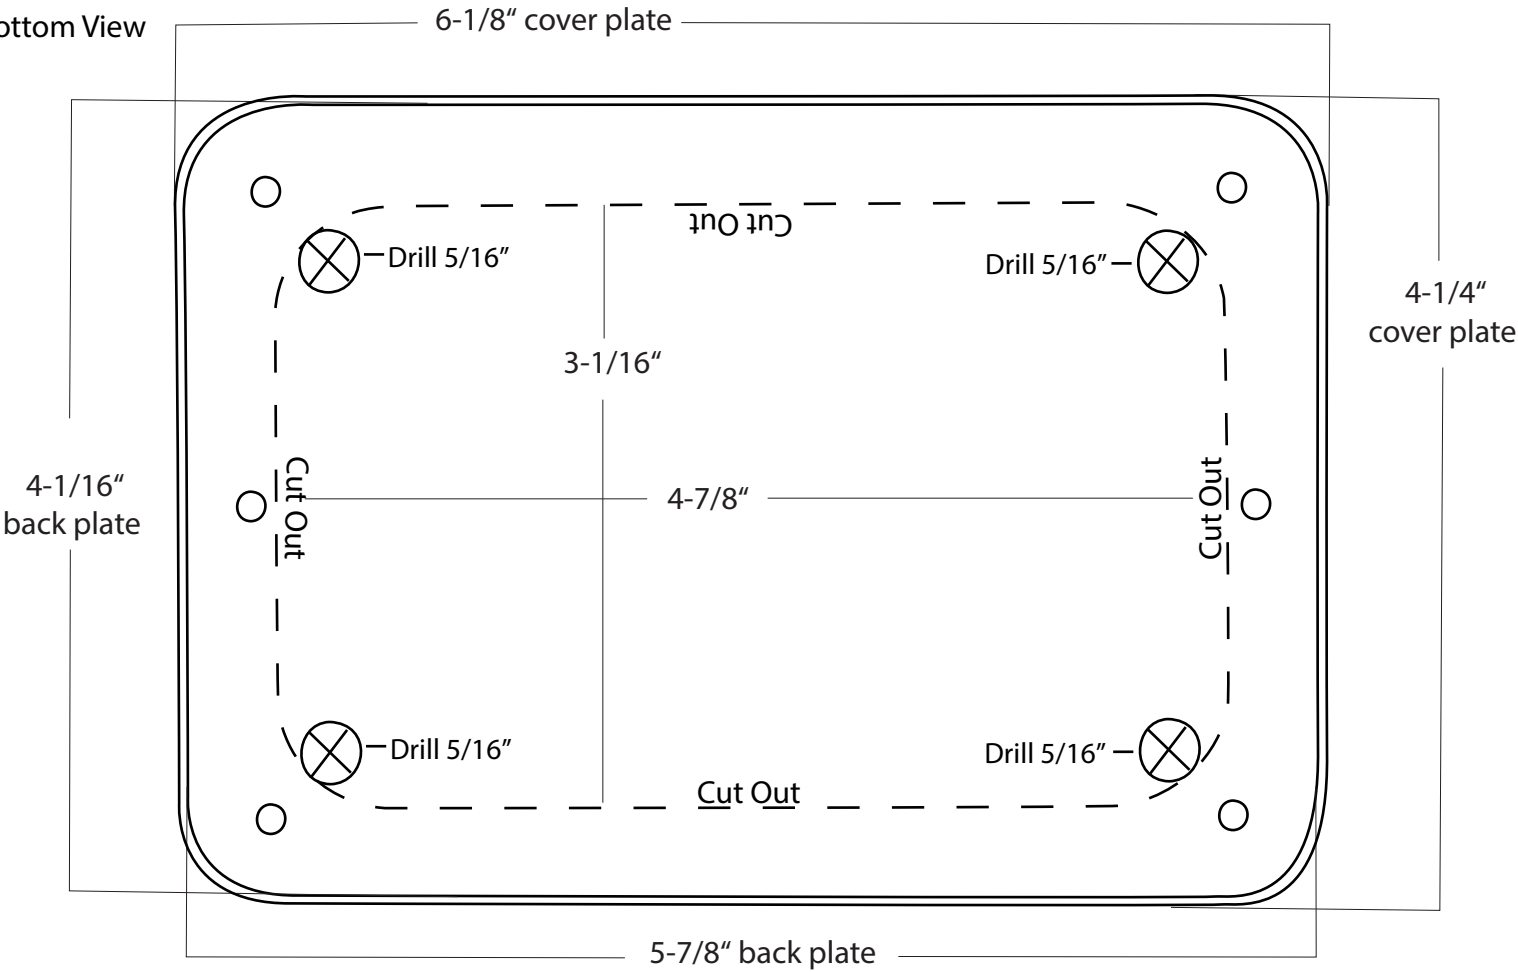

600-40 BATTERY JUMPER BOX- CUT OUT AND MEASUREMENTS

Bottom View

Side View Back Plate

ACTUAL SIZE

WHEN PRINTING
SELECT "ACTUAL SIZE"

IF YOU HAVE PRINTED THESE INSTRUCTIONS,
USE THE DIMENSIONS LISTED TO VERIFY THAT
THEY HAVE PRINTED TO SCALE.