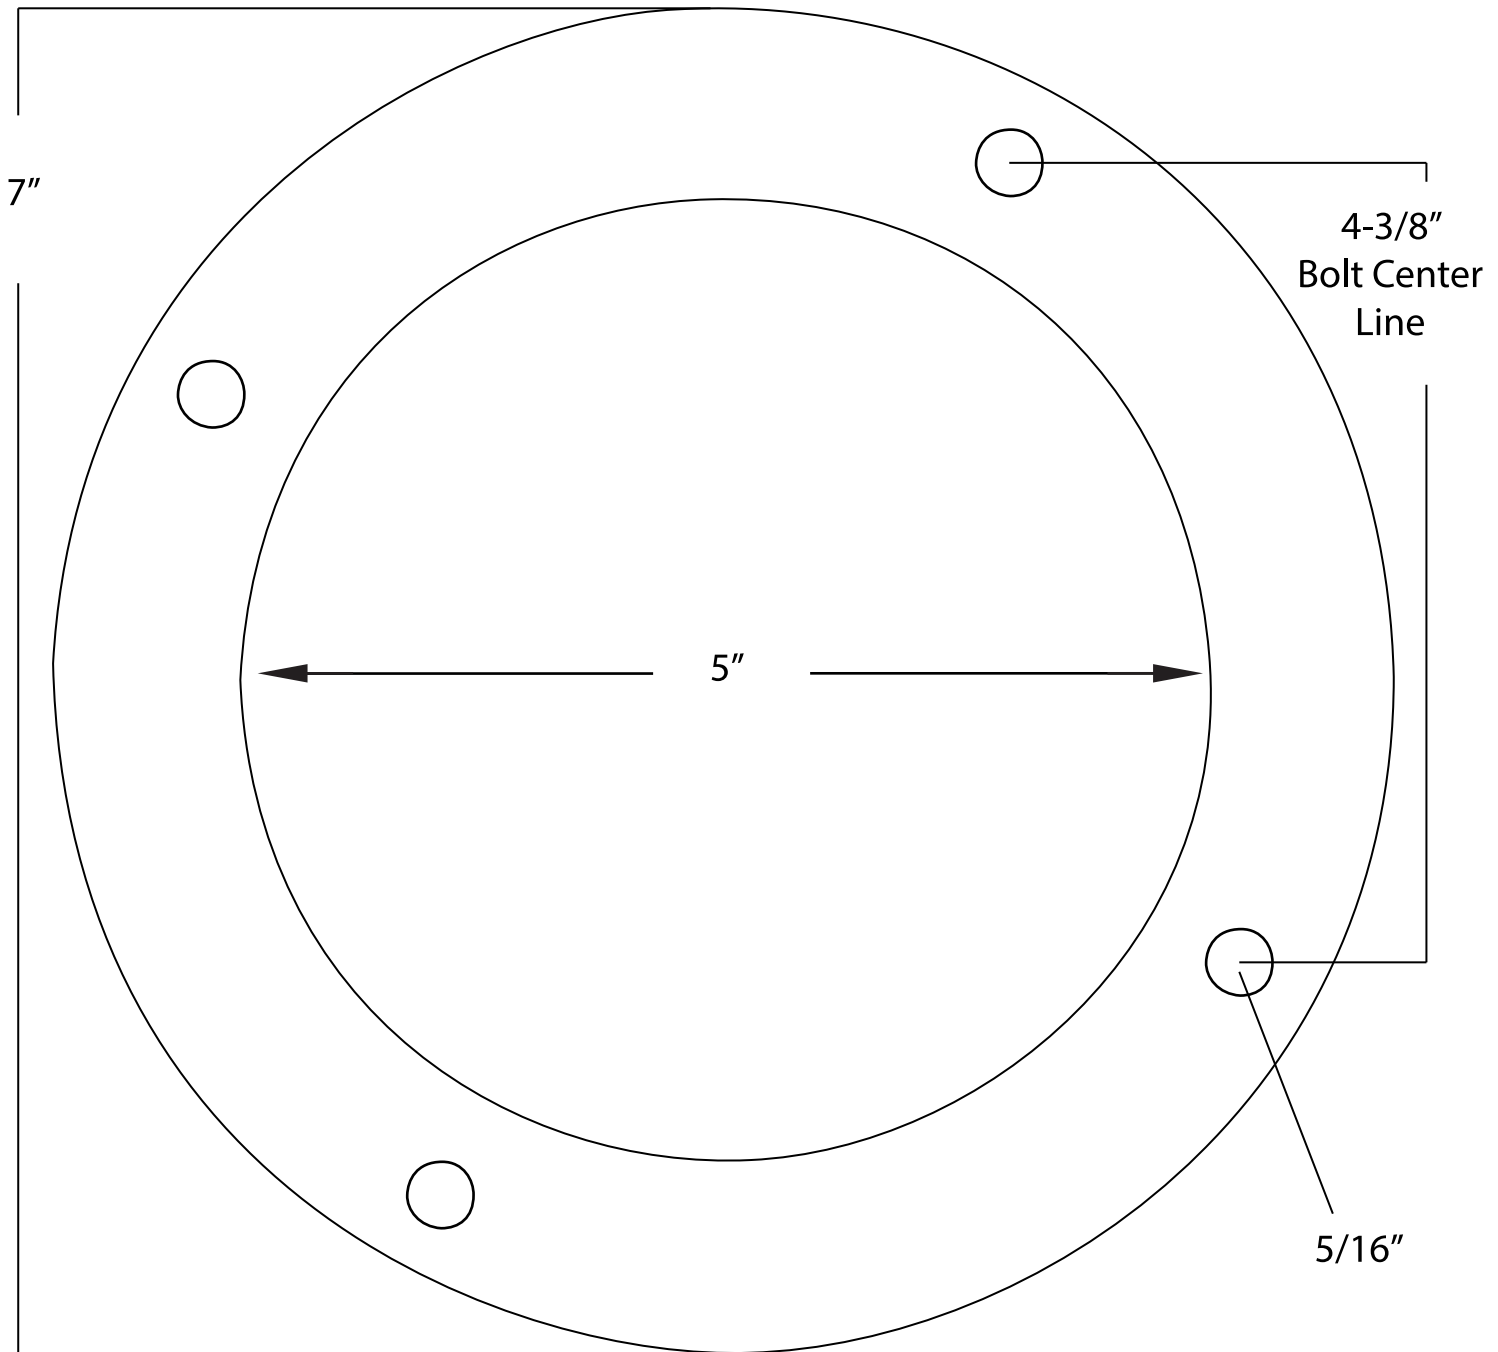

100-50 SS Transom Flange

IF YOU HAVE PRINTED THESE INSTRUCTIONS,
USE THE DIMENSIONS LISTED TO VERIFY THAT
THEY HAVE PRINTED TO SCALE.

ACTUAL SIZE

WHEN PRINTING
DO NOT SHRINK TO FIT

11479 Sixth Street, Rancho Cucamonga, CA 91730
Tel. 1-888-813-1293 www.eddiemarine.com