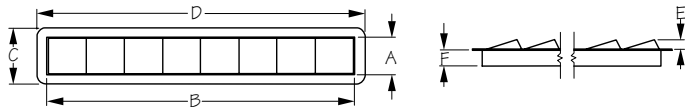

LOUVERED 8 SLOT VENT

Stamped 316 Stainless

Bulk Part No.	Display Part No.	(Cutout Size)		(Overall Size)		E	F	Vent Area	Fast-ener	Weight	Std. Pack	Taiwan
		A	B	C	D							
331200	n/a	1-7/8"	15-1/4"	2-7/8"	16-3/8"	5/8"	7/8"	9.74 in ²	#6 RH	.95 lb	1 ea	

This Stainless Louvered Vent can be used in conjunction with Sea-Dog's Polypropylene Collector Boxes 331203 and 331204.